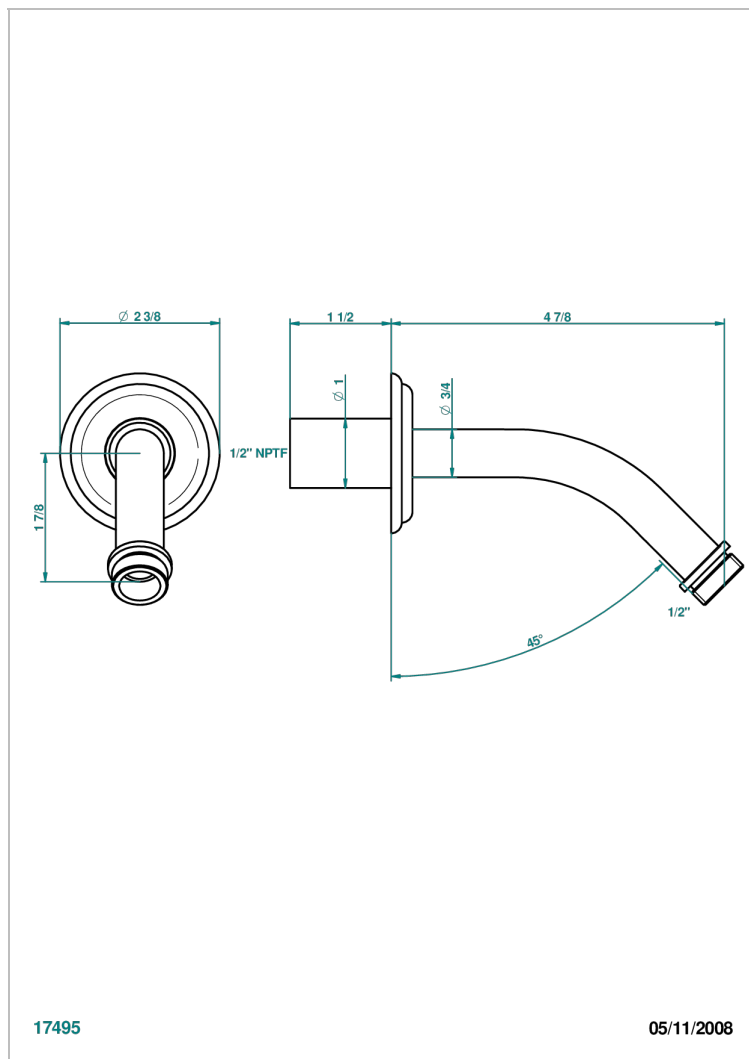

AMBOISE RED JASPER

A1L-82/US

Horizontal shower arm, 45°, lg: 4" 3/4

THG[®]
PARIS

17495

05/11/2008

CHARACTERISTIC

- Amboise Red Jasper
- Horizontal shower arm, 45°, lg: 4" 3/4