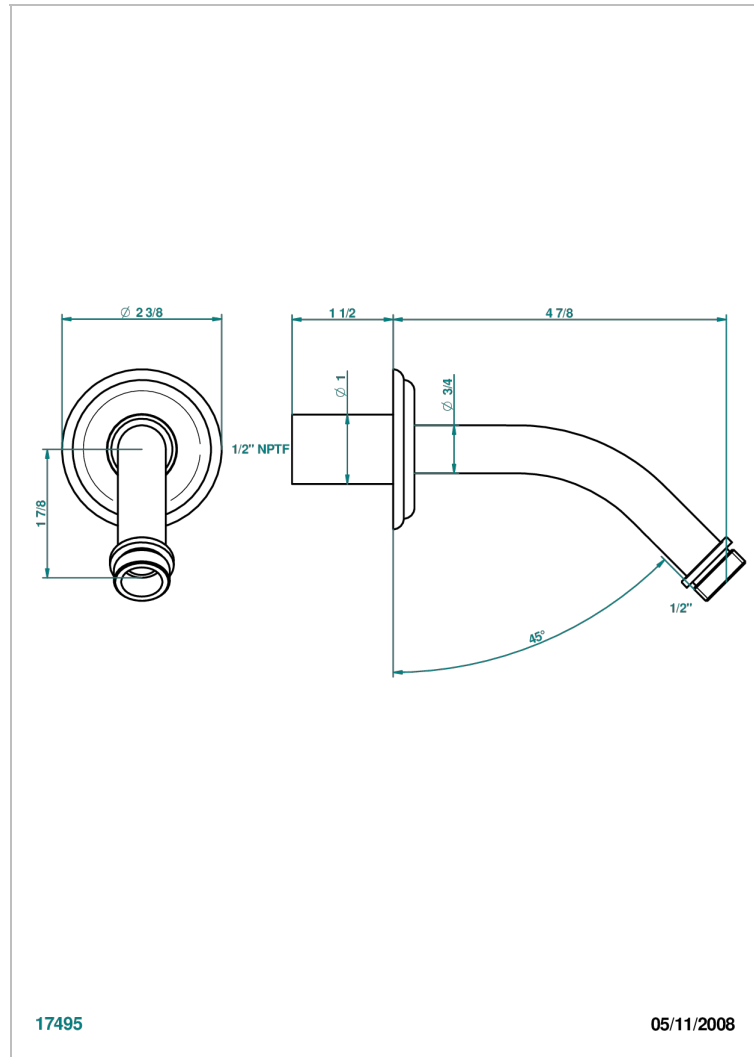

AMBOISE LAPIS LAZULI

A1K-82/US

Horizontal shower arm, 45°, lg: 4" 3/4

17495

05/11/2008

CHARACTERISTIC

- Amboise Lapis Lazuli
- Horizontal shower arm, 45°, lg: 4" 3/4

AVAILABLE FINITIONS