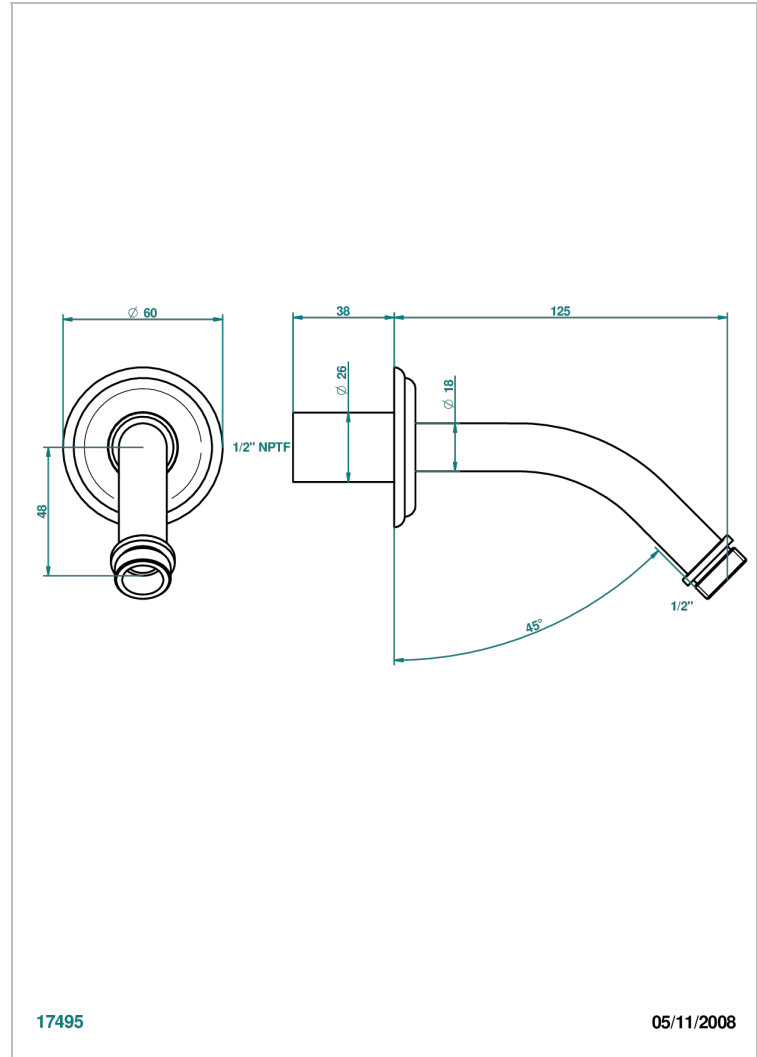

AMBOISE MALACHITE

A1J-82/US

Horizontal shower arm, 45°, lg: 4" 3/4

CHARACTERISTIC

- Amboise Malachite
- Horizontal shower arm, 45°, lg: 4" 3/4

AVAILABLE FINITIONS

Black ceram - D30
Blush PVD - H62
Brass color PVD - H49
Brown bronze color PVD - F33
Chrome polished - A02
Chrome polished / gold polished - G02