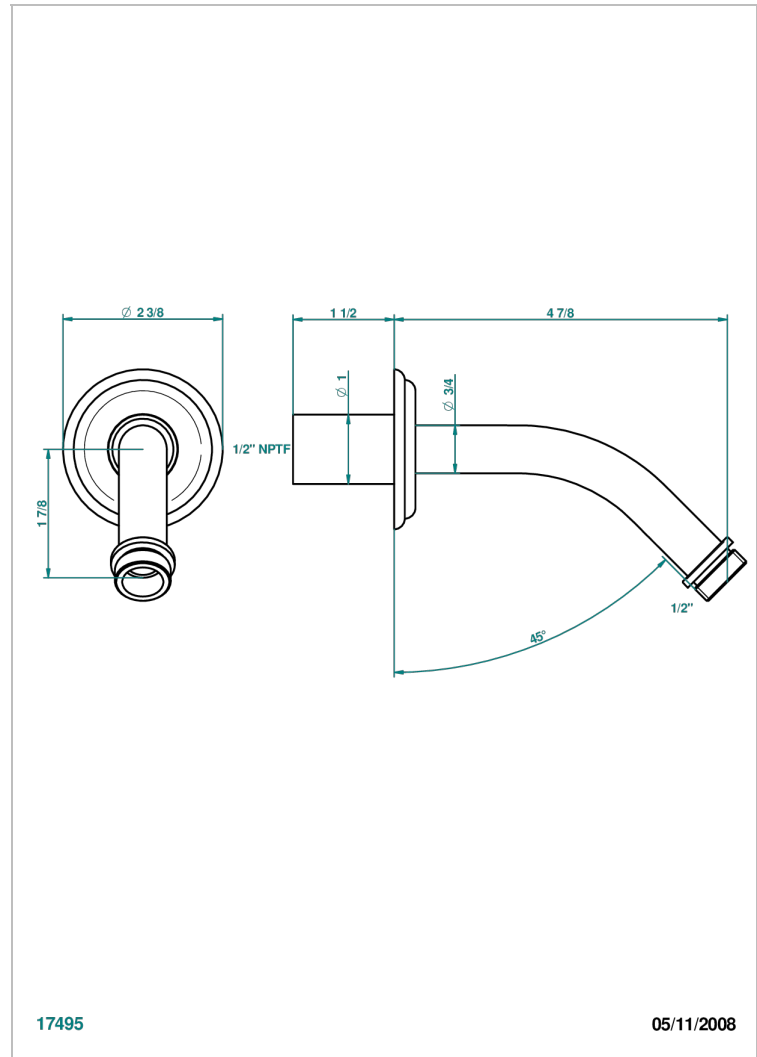

AMBOISE MALACHITE

A1J-82/US

Horizontal shower arm, 45°, lg: 4" 3/4

CHARACTERISTIC

- Amboise Malachite
- Horizontal shower arm, 45°, lg: 4" 3/4

AVAILABLE FINITIONS

Black ceram - D30
Blush PVD - H62
Brass color PVD - H49
Brown bronze color PVD - F33
Chrome polished - A02
Chrome polished / gold polished - G02