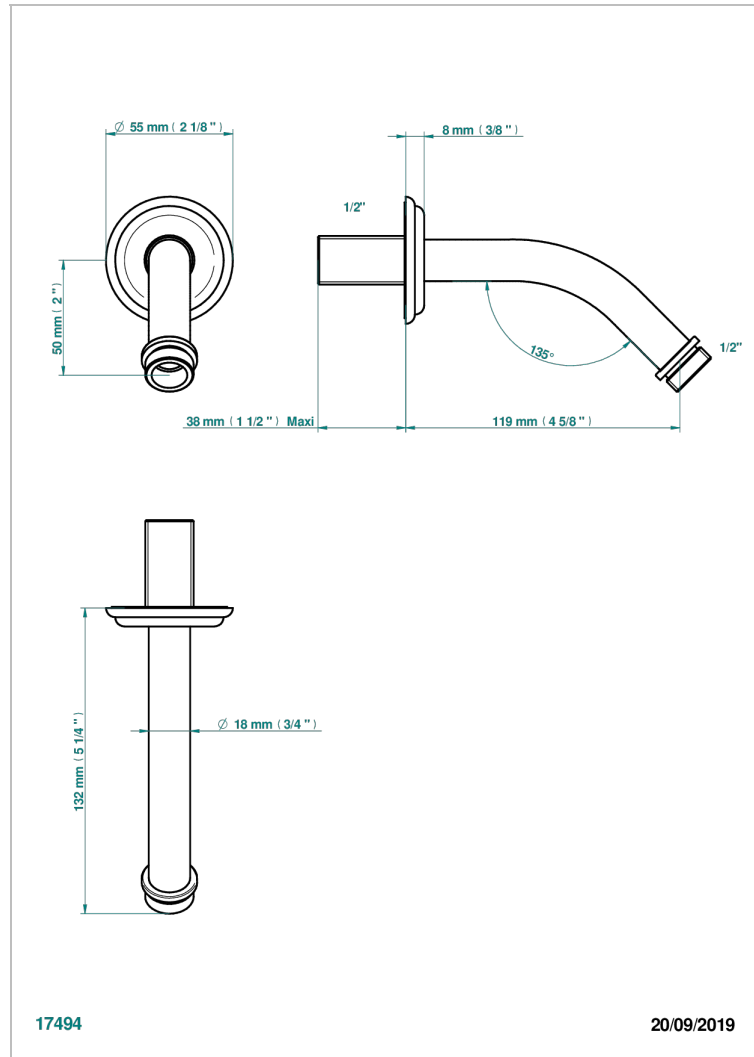

AMBOISE MALACHITE

A1J-82

Wall mounted shower arm 1/2", length: 120 mm, 45°

17494

20/09/2019

CHARACTERISTIC

- Amboise Malachite
- Wall mounted shower arm 1/2", length: 120 mm, 45°

AVAILABLE FINITIONS