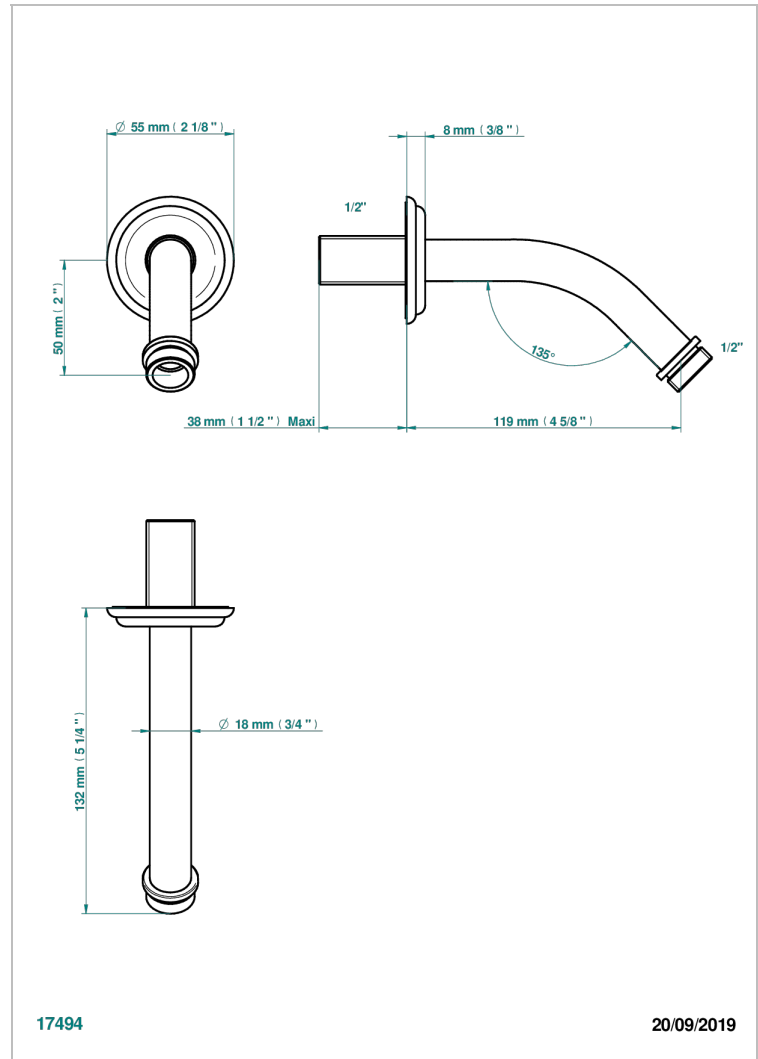

AMBOISE MALACHITE

A1J-82

Wall mounted shower arm 1/2", length: 120 mm, 45°

THG[®]
PARIS

CHARACTERISTIC

- Amboise Malachite
- Wall mounted shower arm 1/2", length: 120 mm, 45°

AVAILABLE FINITIONS

Antique nickel - H28
Black ceram - D30
Blush PVD - H62
Brass color PVD - H49
Brown bronze color PVD - F33
Gold color PVD - H52