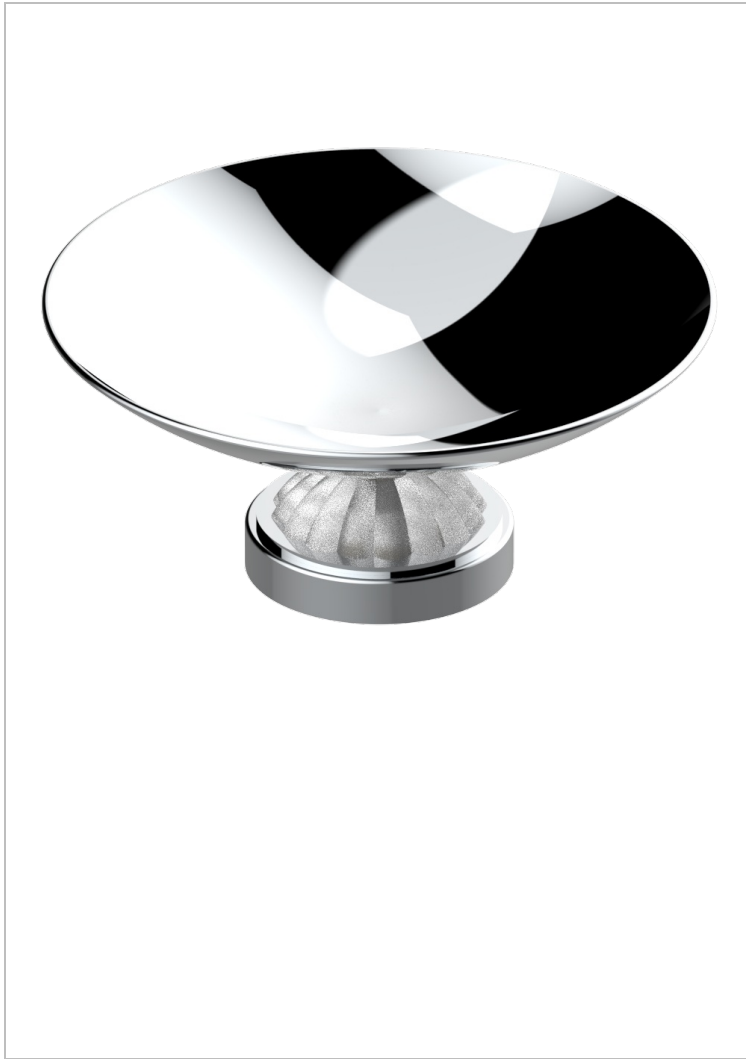

# MANDARINE SATINY CRYSTAL

U1E-544GM

Soap dish, freestanding , 6" diameter

THG<sup>®</sup>  
PARIS

## CHARACTERISTIC

- Mandarine Satiny crystal
- Soap dish, freestanding , 6" diameter

## AVAILABLE FINITIONS

Black ceram - D30  
Blush PVD - H62  
Brass color PVD - H49  
Brown bronze color PVD - F33  
Chrome polished - A02  
Chrome polished / gold polished - G02

Copper antique matt, coated - H07  
Gold color PVD - H52  
Gold mat - F07  
Gold polished - F01  
Graphite PVD - H64  
Light coated bronze - D01

Matt Umber PVD - H67  
Matt blush PVD - H60  
Matt brass color PVD - H50  
Matt brown bronze color PVD - F34  
Matt chrome (American satin) - C02  
Matt gold color PVD - H53

Matt graphite PVD - H65  
Matt nickel (American satin) - C01  
Matt nickel color PVD - H56  
Nickel antique / Sovereign - H28  
Nickel color PVD - H55  
Nickel polished - B01