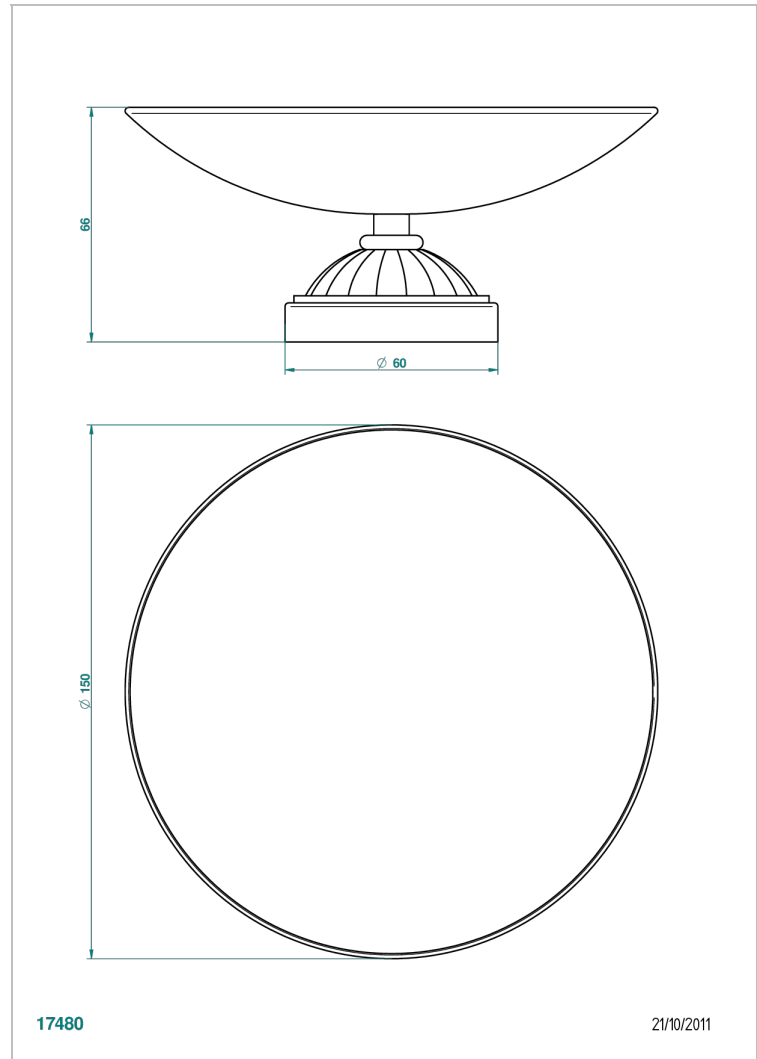

# MANDARINE SATINY CRYSTAL

U1E-544GM

Soap dish, freestanding , 6" diameter

THG<sup>®</sup>  
PARIS

## CHARACTERISTIC

- Mandarine Satiny crystal
- Soap dish, freestanding , 6" diameter