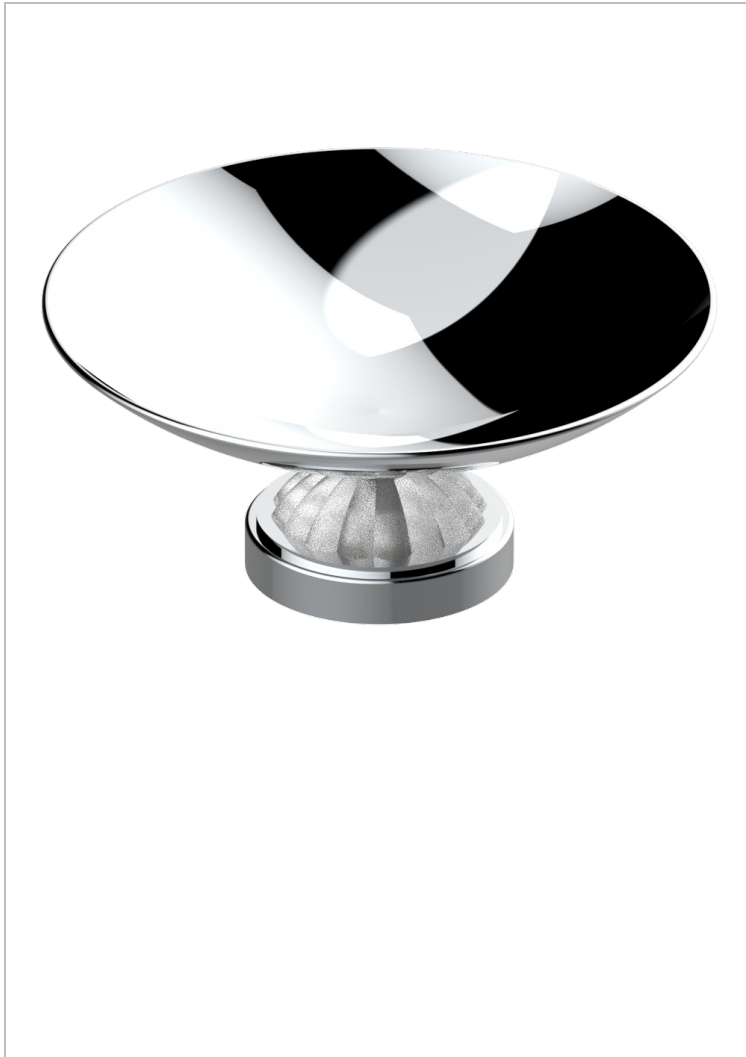

MANDARINE SATINY CRYSTAL

U1E-544GM

Soap dish, freestanding , 6" diameter

THG[®]
PARIS

CHARACTERISTIC

- Mandarine Satiny crystal
- Soap dish, freestanding , 6" diameter

AVAILABLE FINITIONS

Black ceram - D30
Blush PVD - H62
Brass color PVD - H49
Brown bronze color PVD - F33
Chrome polished - A02
Chrome polished / gold polished - G02

Copper antique matt, coated - H07
Gold color PVD - H52
Gold mat - F07
Gold polished - F01
Graphite PVD - H64
Light coated bronze - D01

Matt Umber PVD - H67
Matt blush PVD - H60
Matt brass color PVD - H50
Matt brown bronze color PVD - F34
Matt chrome (American satin) - C02
Matt gold color PVD - H53

Matt graphite PVD - H65
Matt nickel (American satin) - C01
Matt nickel color PVD - H56
Nickel antique / Sovereign - H28
Nickel color PVD - H55
Nickel polished - B01

Soft gold - F30
Soft matt gold - F31
Umber PVD - H66