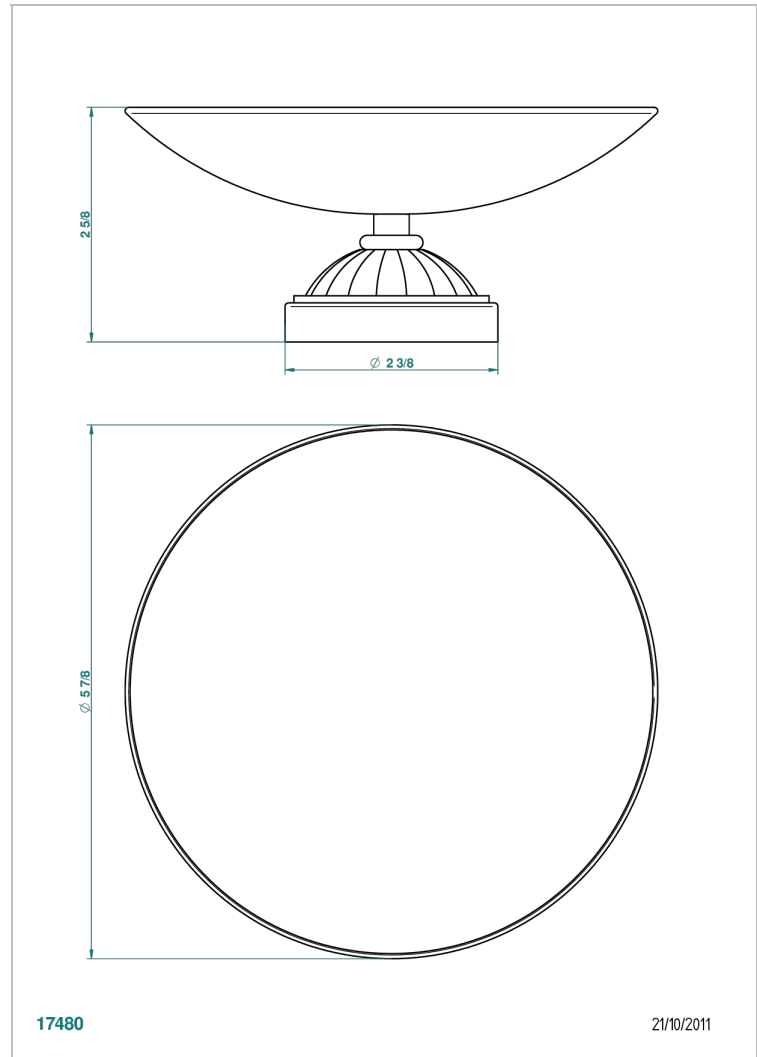

MANDARINE SATINY CRYSTAL

U1E-544GM

Soap dish, freestanding , 6" diameter

THG[®]
PARIS

CHARACTERISTIC

- Mandarine Satiny crystal
- Soap dish, freestanding , 6" diameter

AVAILABLE FINITIONS

Black ceram - D30
Blush PVD - H62
Brass color PVD - H49
Brown bronze color PVD - F33
Chrome polished - A02
Chrome polished / gold polished - G02