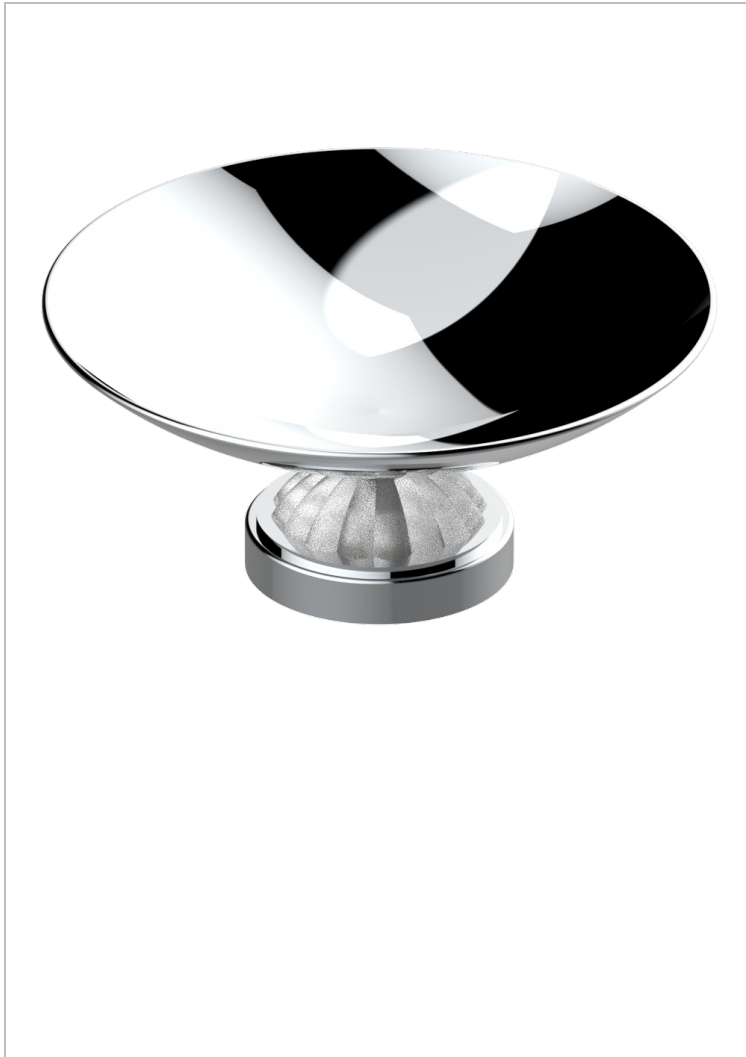

# MANDARINE SATIN CRYSTAL

U1E-544GM

Soap dish on stand, ø 150 mm

THG<sup>®</sup>  
PARIS

## CHARACTERISTIC

- Mandarin Satin crystal
- Soap dish on stand, ø 150 mm

## AVAILABLE FINITIONS

Antique nickel - H28  
Black ceram - D30  
Blush PVD - H62  
Brass color PVD - H49  
Brown bronze color PVD - F33  
Gold color PVD - H52

Graphite PVD - H64  
Lacquered light bronze - D01  
Matt Umber PVD - H67  
Matt blush PVD - H60  
Matt brass color PVD - H50  
Matt brown bronze color PVD - F34