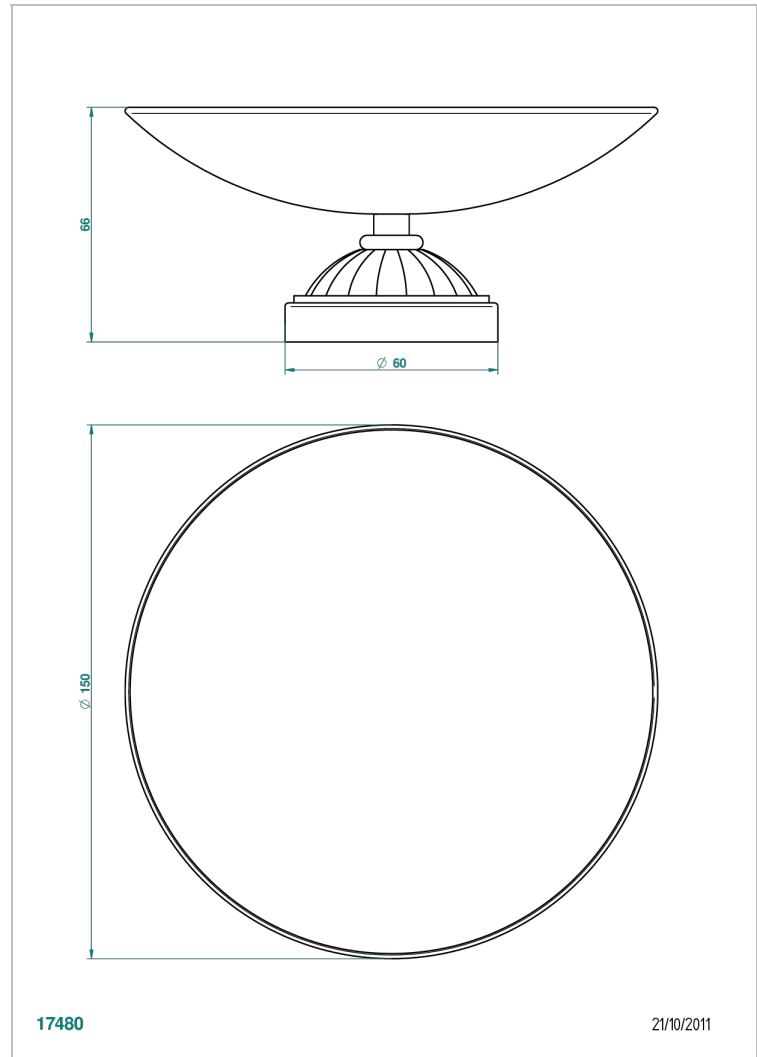

# MANDARINE SATIN CRYSTAL

U1E-544GM

Soap dish on stand, ø 150 mm

THG<sup>®</sup>  
PARIS

## CHARACTERISTIC

- Mandarin Satin crystal
- Soap dish on stand, ø 150 mm