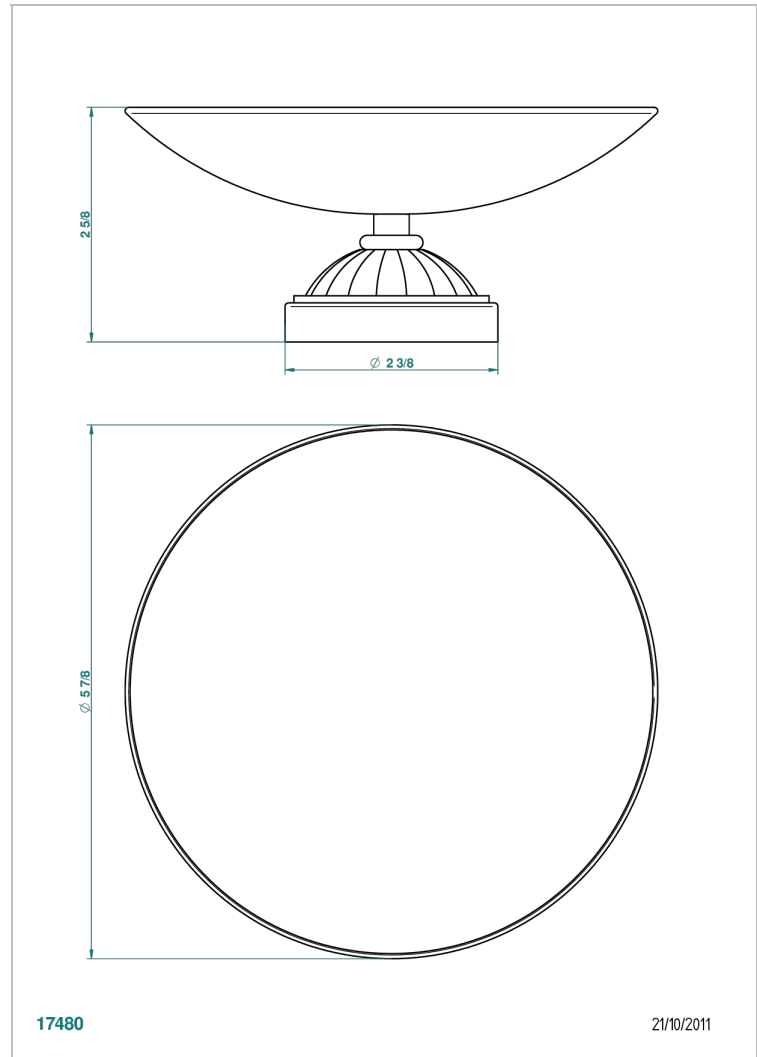

MANDARINE SATIN CRYSTAL

U1E-544GM

Soap dish on stand, ø 150 mm

THG[®]
PARIS

CHARACTERISTIC

- Mandarin Satin crystal
- Soap dish on stand, ø 150 mm

AVAILABLE FINITIONS

Antique nickel - H28
Black ceram - D30
Blush PVD - H62
Brass color PVD - H49
Brown bronze color PVD - F33
Gold color PVD - H52