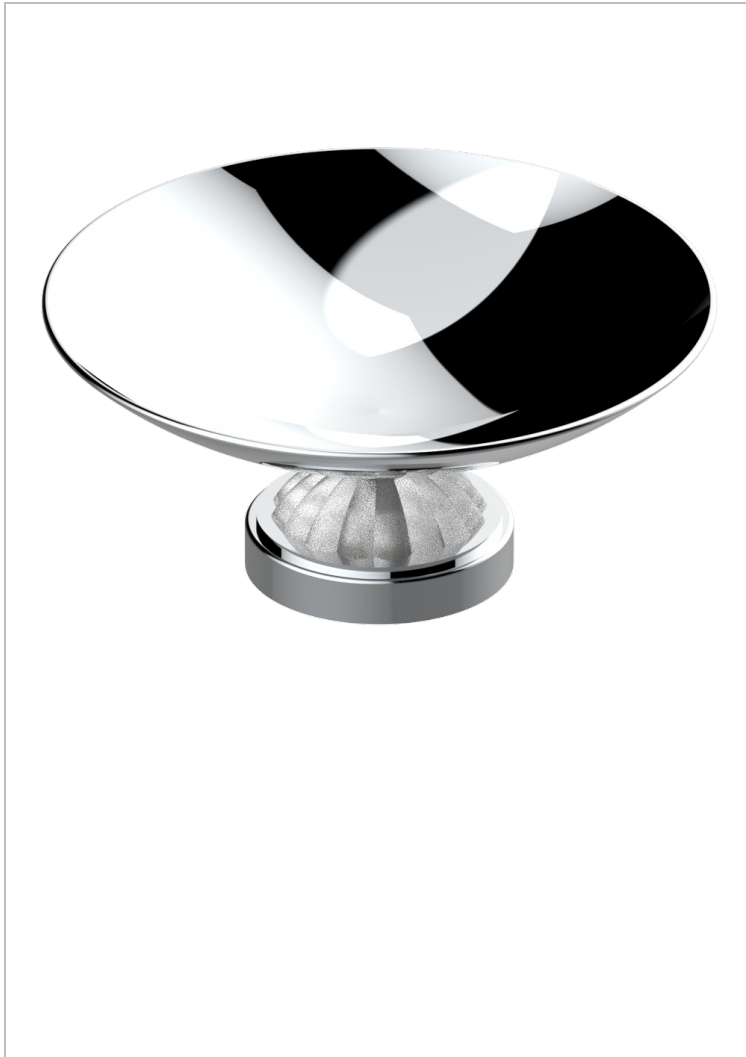

MANDARINE SATIN CRYSTAL

U1E-544GM

Soap dish on stand, ø 150 mm

THG[®]
PARIS

CHARACTERISTIC

- Mandarin Satin crystal
- Soap dish on stand, ø 150 mm

AVAILABLE FINITIONS

Antique nickel - H28
Black ceram - D30
Blush PVD - H62
Brass color PVD - H49
Brown bronze color PVD - F33
Gold color PVD - H52

Graphite PVD - H64
Lacquered light bronze - D01
Matt Umber PVD - H67
Matt blush PVD - H60
Matt brass color PVD - H50
Matt brown bronze color PVD - F34

Matt chrome - C02
Matt gold - F07
Matt gold color PVD - H53
Matt graphite PVD - H65
Matt nickel (color finish) - C01
Matt nickel color PVD - H56

Nickel color PVD - H55
Polished chrome (color finish) - A02
Polished chrome / Polished gold (color finish) - G02
Polished gold (color finish) - F01
Polished nickel - B01
Soft gold - F30

Soft matt gold - F31
Umber PVD - H66
Varnished matt antique red copper (color finish) - H07