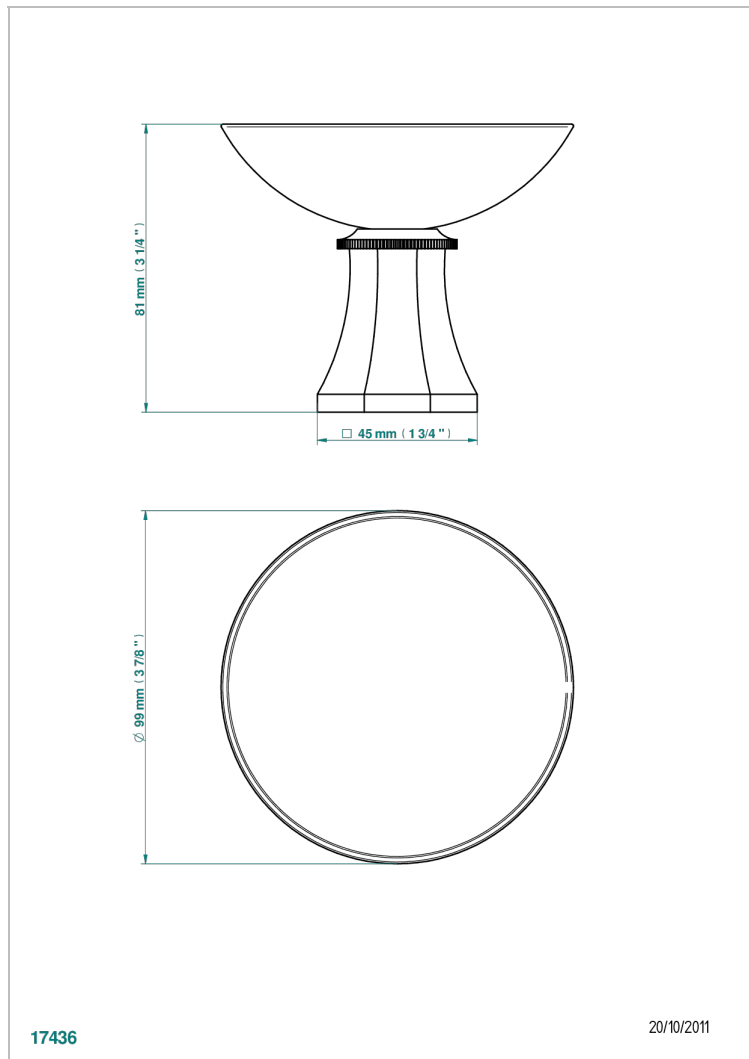

TRADITION CRYSTAL

A59-544

Soap dish, freestanding , 4" diameter

THG[®]
PARIS

CHARACTERISTIC

- Tradition Crystal
- Soap dish, freestanding , 4" diameter

AVAILABLE FINITIONS

Black ceram - D30
Blush PVD - H62
Brass color PVD - H49
Brown bronze color PVD - F33
Chrome polished - A02
Chrome polished / gold polished - G02

Copper antique matt, coated - H07
Gold color PVD - H52
Gold mat - F07
Gold polished - F01
Graphite PVD - H64
Light coated bronze - D01

Matt Umber PVD - H67
Matt blush PVD - H60
Matt brass color PVD - H50
Matt brown bronze color PVD - F34
Matt chrome (American satin) - C02
Matt gold color PVD - H53