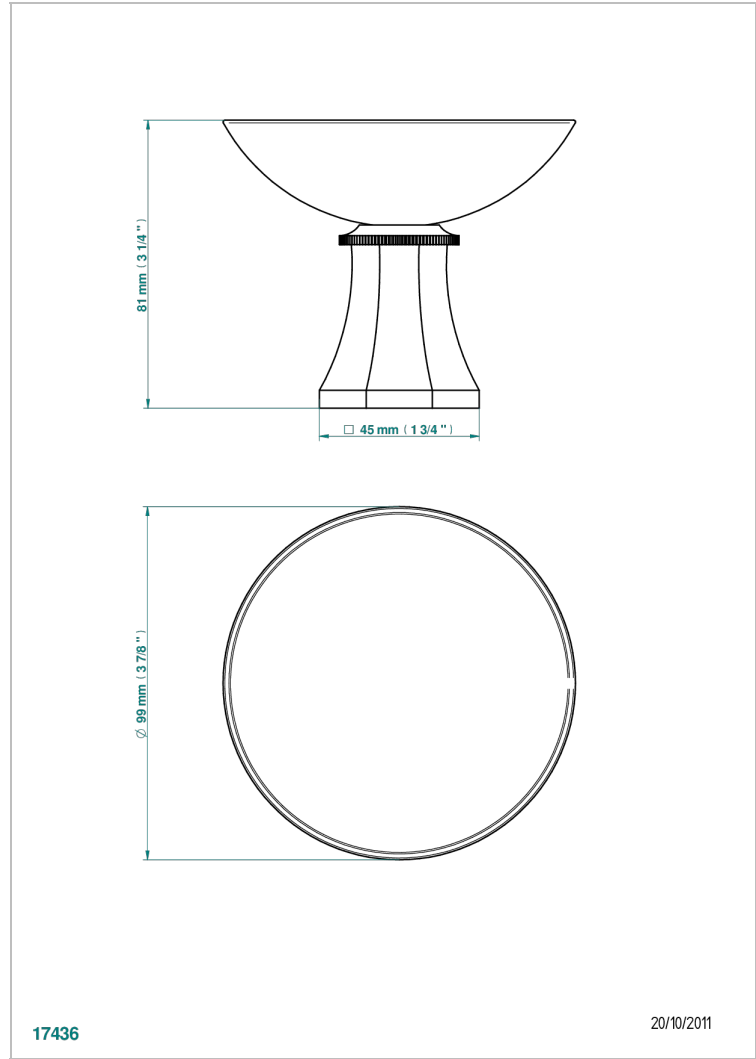

TRADITION WITH LEVER HANDLES

A58-544

Soap dish, freestanding , 4" diameter

CHARACTERISTIC

- Tradition with lever handles
- Soap dish, freestanding , 4" diameter

AVAILABLE FINITIONS

Black ceram - D30
Blush PVD - H62
Brass color PVD - H49
Brown bronze color PVD - F33
Chrome polished - A02
Chrome polished / gold polished - G02