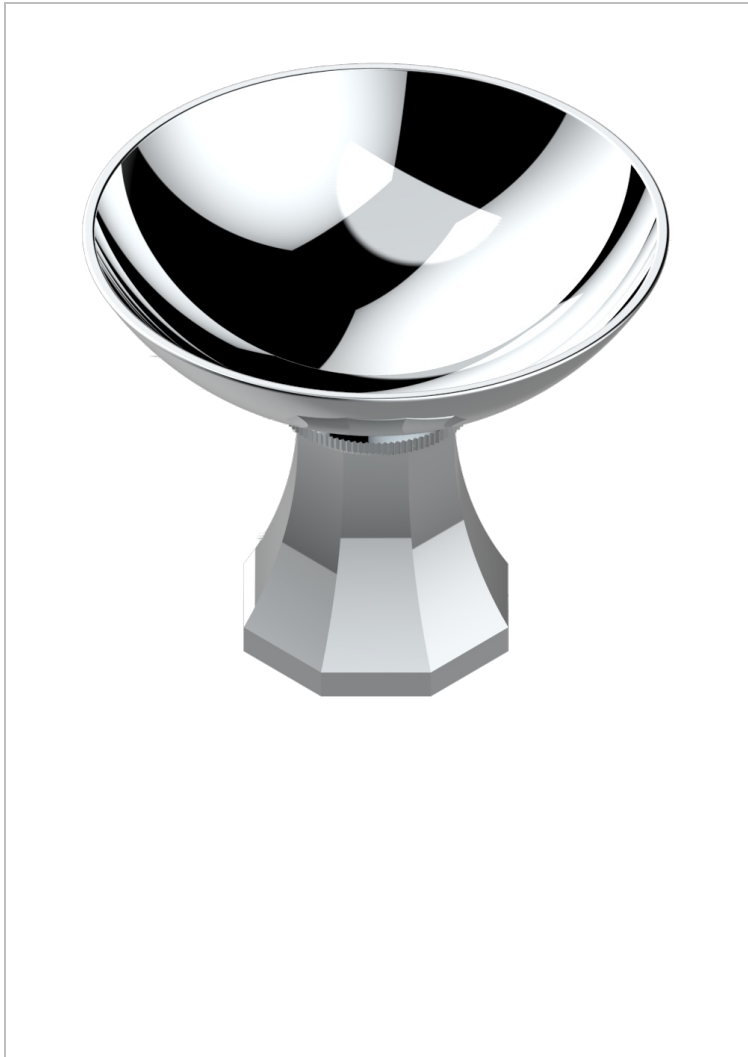

TRADITION WITH LEVER

A58-544

Soap dish on stand, \varnothing 100 mm

THG[®]
PARIS

17436

20/10/2011

CHARACTERISTIC

- Tradition with lever
- Soap dish on stand, \varnothing 100 mm

AVAILABLE FINITIONS

Antique nickel - H28
Black ceram - D30
Blush PVD - H62
Brass color PVD - H49
Brown bronze color PVD - F33
Gold color PVD - H52

Graphite PVD - H64
Lacquered light bronze - D01
Matt Umber PVD - H67
Matt blush PVD - H60
Matt brass color PVD - H50
Matt brown bronze color PVD - F34

Matt chrome - C02
Matt gold - F07
Matt gold color PVD - H53
Matt graphite PVD - H65
Matt nickel (color finish) - C01
Matt nickel color PVD - H56

Natural smoked Brass - A13
Nickel color PVD - H55
Polished chrome (color finish) - A02
Polished chrome / Polished gold (color finish) - G02
Polished gold (color finish) - F01
Polished nickel - B01

Soft gold - F30
Soft matt gold - F31
Umber PVD - H66
Varnished matt antique red copper (color finish) - H07