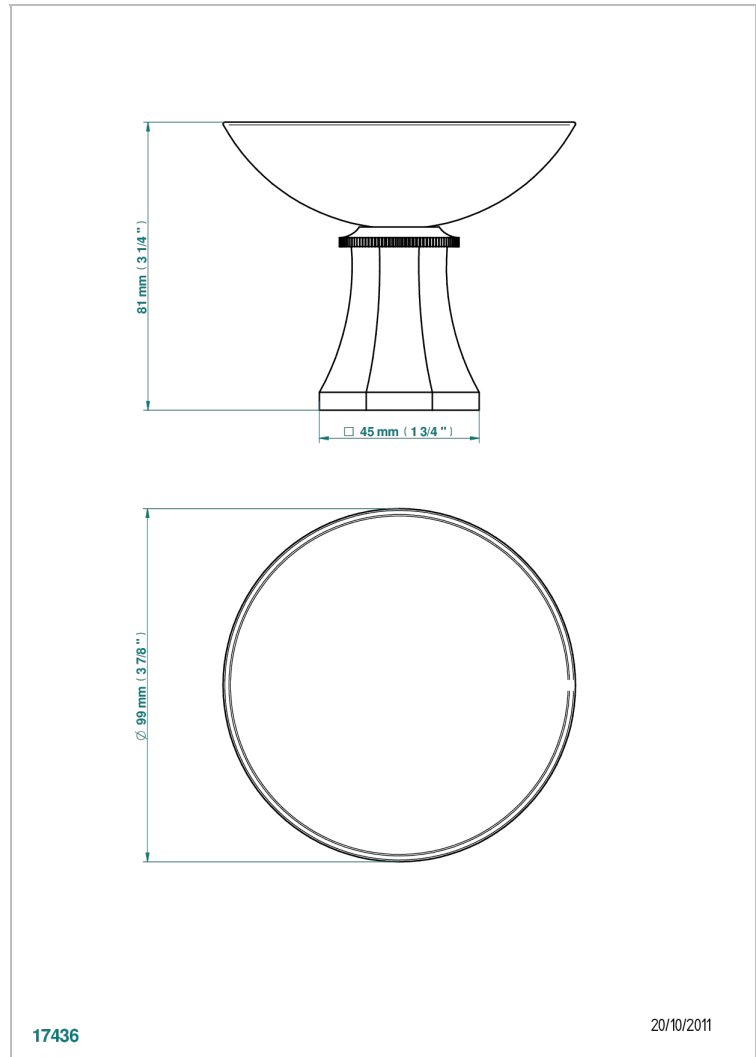

TRADITION WITH LEVER

A58-544

Soap dish on stand, \varnothing 100 mm

THG[®]
PARIS

17436

20/10/2011

CHARACTERISTIC

- Tradition with lever
- Soap dish on stand, \varnothing 100 mm

AVAILABLE FINITIONS

Antique nickel - H28
Black ceram - D30
Blush PVD - H62
Brass color PVD - H49
Brown bronze color PVD - F33
Gold color PVD - H52

Graphite PVD - H64
Lacquered light bronze - D01
Matt Umber PVD - H67
Matt blush PVD - H60
Matt brass color PVD - H50
Matt brown bronze color PVD - F34