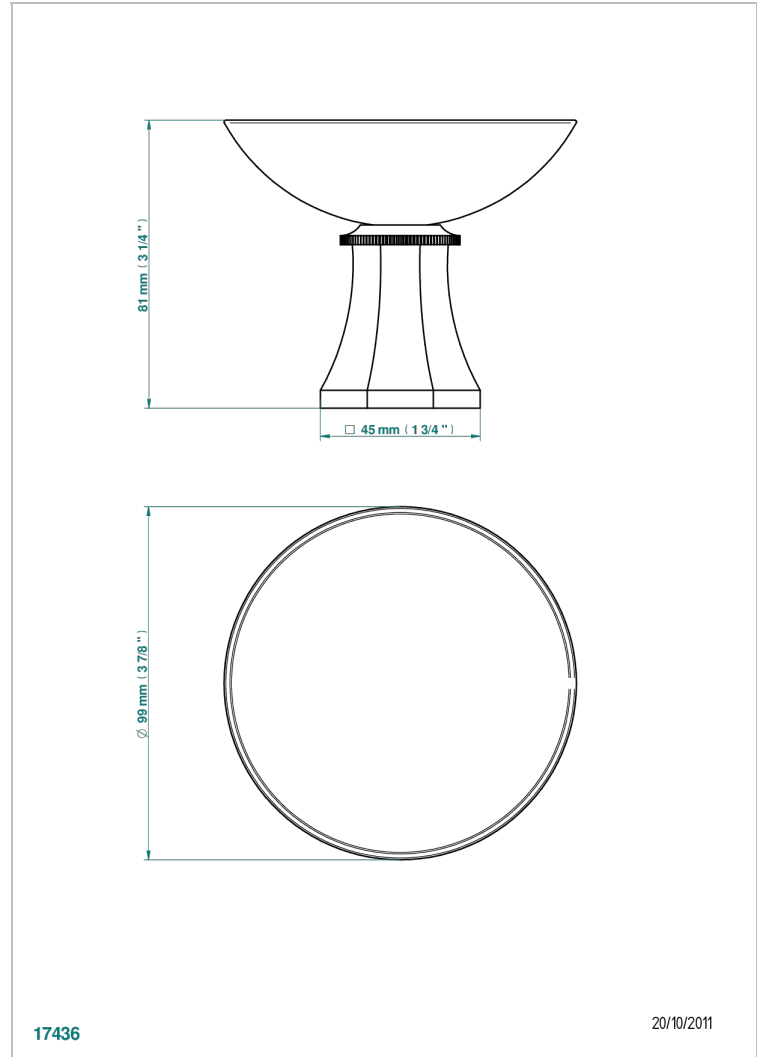

# ART DECO CRYSTAL

A56-544

Soap dish, freestanding , 4" diameter

## CHARACTERISTIC

- Art Déco Crystal
- Soap dish, freestanding , 4" diameter