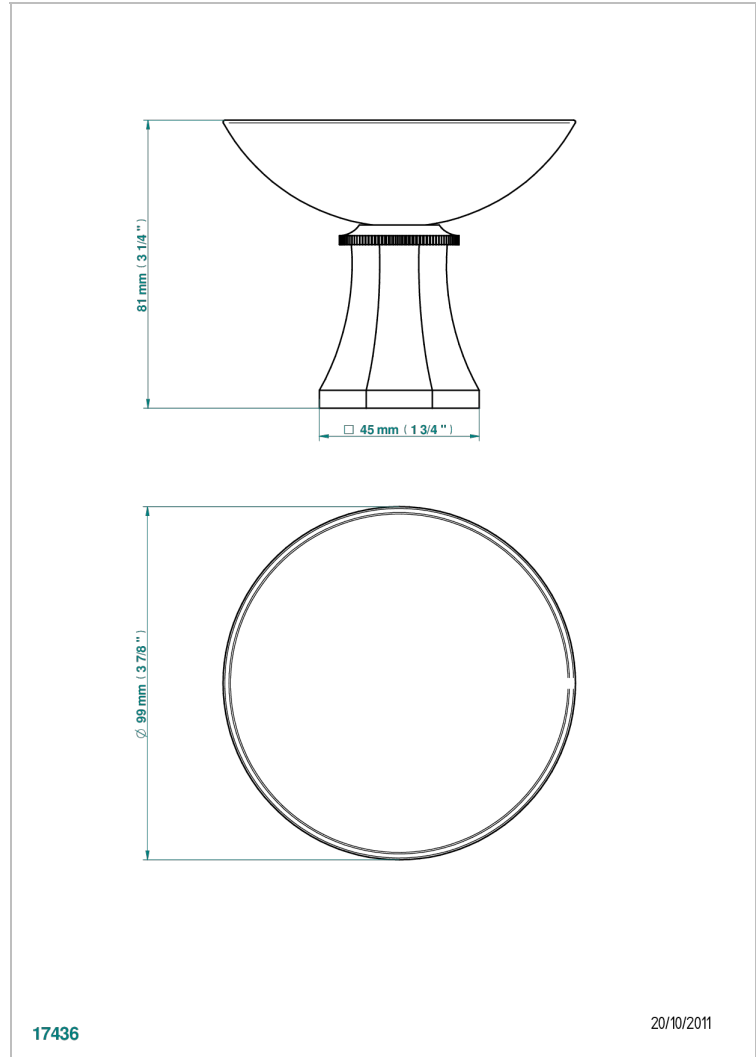

ART DECO CRYSTAL

A56-544

Soap dish on stand, ø 100 mm

THG[®]
PARIS

CHARACTERISTIC

- Art Déco Crystal
- Soap dish on stand, ø 100 mm

AVAILABLE FINITIONS

Antique nickel - H28
Black ceram - D30
Blush PVD - H62
Brass color PVD - H49
Brown bronze color PVD - F33
Gold color PVD - H52