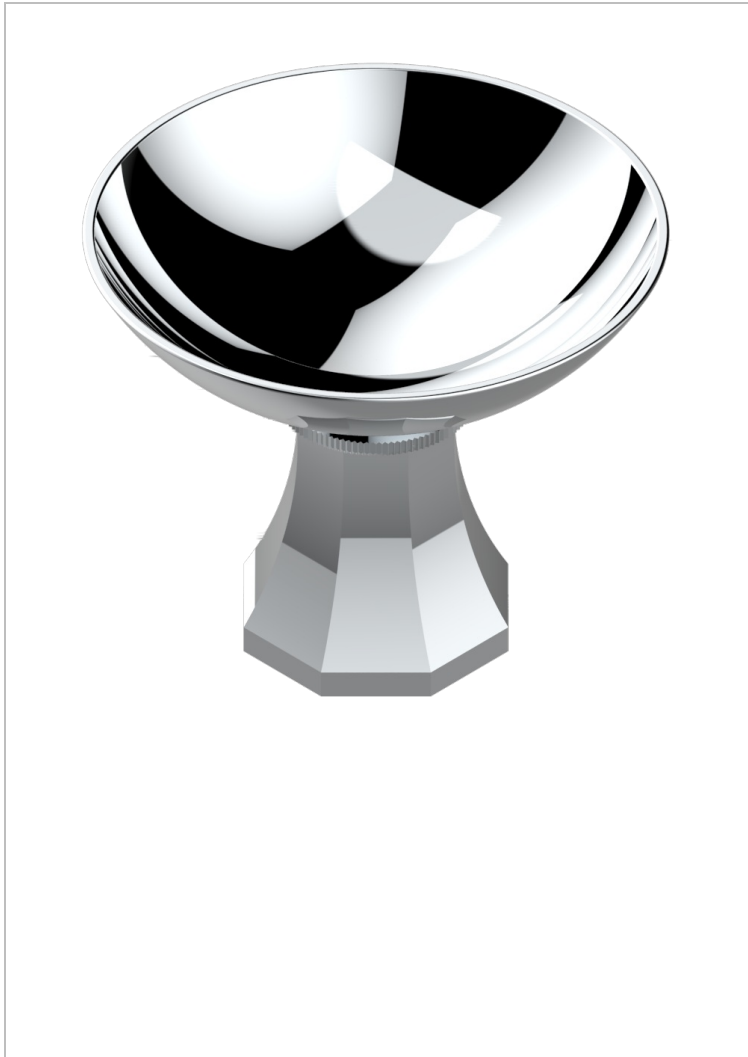

ART DECO CRYSTAL

A56-544

Soap dish on stand, ø 100 mm

THG[®]
PARIS

CHARACTERISTIC

- Art Déco Crystal
- Soap dish on stand, ø 100 mm

AVAILABLE FINITIONS

Antique nickel - H28
Black ceram - D30
Blush PVD - H62
Brass color PVD - H49
Brown bronze color PVD - F33
Gold color PVD - H52

Graphite PVD - H64
Lacquered light bronze - D01
Matt Umber PVD - H67
Matt blush PVD - H60
Matt brass color PVD - H50
Matt brown bronze color PVD - F34

Matt chrome - C02
Matt gold - F07
Matt gold color PVD - H53
Matt graphite PVD - H65
Matt nickel (color finish) - C01
Matt nickel color PVD - H56

Natural smoked Brass - A13
Nickel color PVD - H55
Polished chrome (color finish) - A02
Polished chrome / Polished gold (color finish) - G02
Polished gold (color finish) - F01
Polished nickel - B01

Soft gold - F30
Soft matt gold - F31
Umber PVD - H66
Varnished matt antique red copper (color finish) - H07