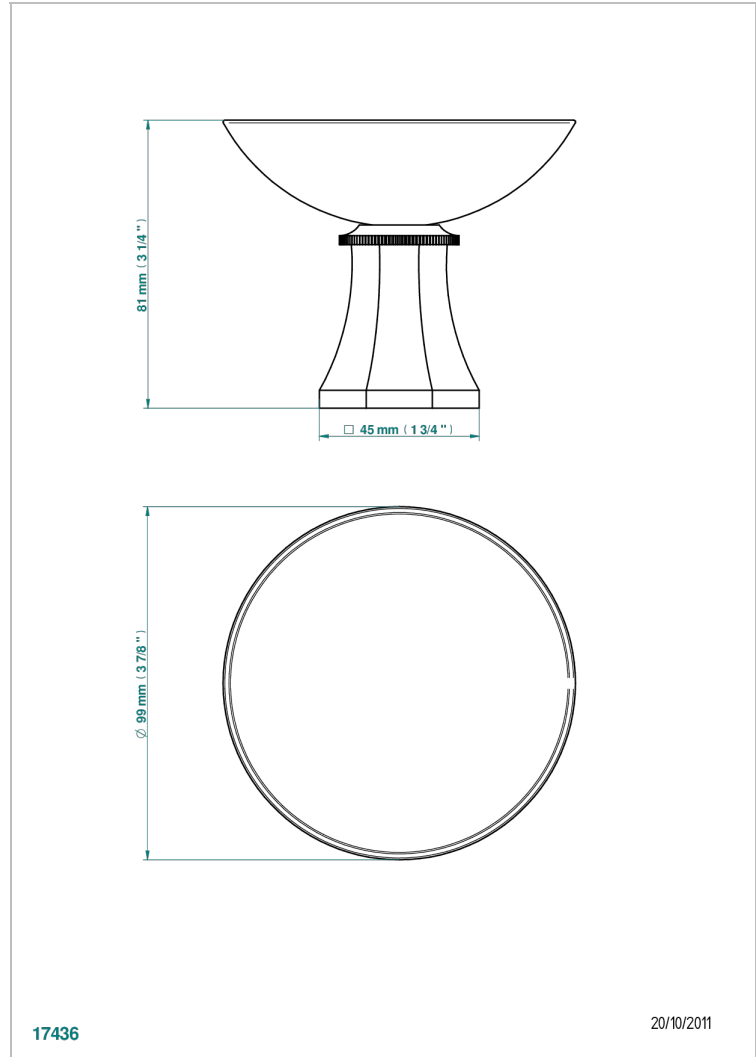

ART DECO WITH LEVER HANDLES

A55-544

Soap dish, freestanding , 4" diameter

THG[®]
PARIS

CHARACTERISTIC

- Art Déco with lever handles
- Soap dish, freestanding , 4" diameter

AVAILABLE FINITIONS

Black ceram - D30
Blush PVD - H62
Brass color PVD - H49
Brown bronze color PVD - F33
Chrome polished - A02
Chrome polished / gold polished - G02

Copper antique matt, coated - H07
Gold color PVD - H52
Gold mat - F07
Gold polished - F01
Graphite PVD - H64
Light coated bronze - D01

Matt Umber PVD - H67
Matt blush PVD - H60
Matt brass color PVD - H50
Matt brown bronze color PVD - F34
Matt chrome (American satin) - C02
Matt gold color PVD - H53