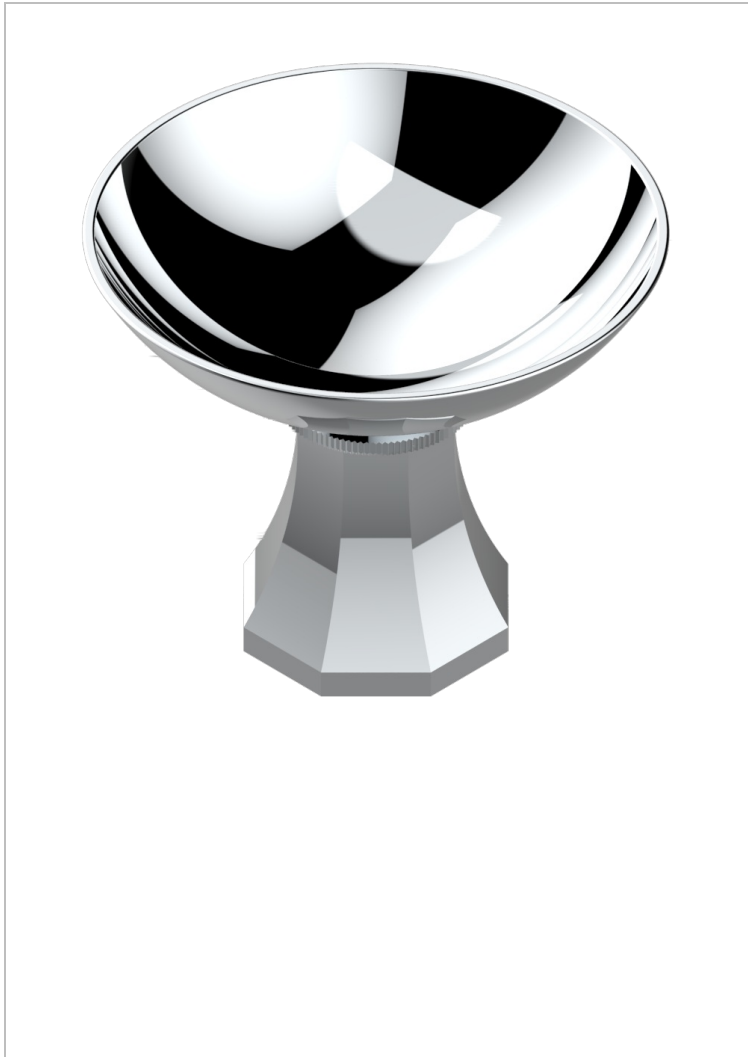

ART DECO WITH LEVER HANDLES

A55-544

Soap dish, freestanding , 4" diameter

THG[®]
PARIS

CHARACTERISTIC

- Art Déco with lever handles
- Soap dish, freestanding , 4" diameter

AVAILABLE FINITIONS

Black ceram - D30
Blush PVD - H62
Brass color PVD - H49
Brown bronze color PVD - F33
Chrome polished - A02
Chrome polished / gold polished - G02

Copper antique matt, coated - H07
Gold color PVD - H52
Gold mat - F07
Gold polished - F01
Graphite PVD - H64
Light coated bronze - D01

Matt Umber PVD - H67
Matt blush PVD - H60
Matt brass color PVD - H50
Matt brown bronze color PVD - F34
Matt chrome (American satin) - C02
Matt gold color PVD - H53

Matt graphite PVD - H65
Matt nickel (American satin) - C01
Matt nickel color PVD - H56
Natural smoked Brass - A13
Nickel antique / Sovereign - H28
Nickel color PVD - H55

Nickel polished - B01
Soft gold - F30
Soft matt gold - F31
Umber PVD - H66