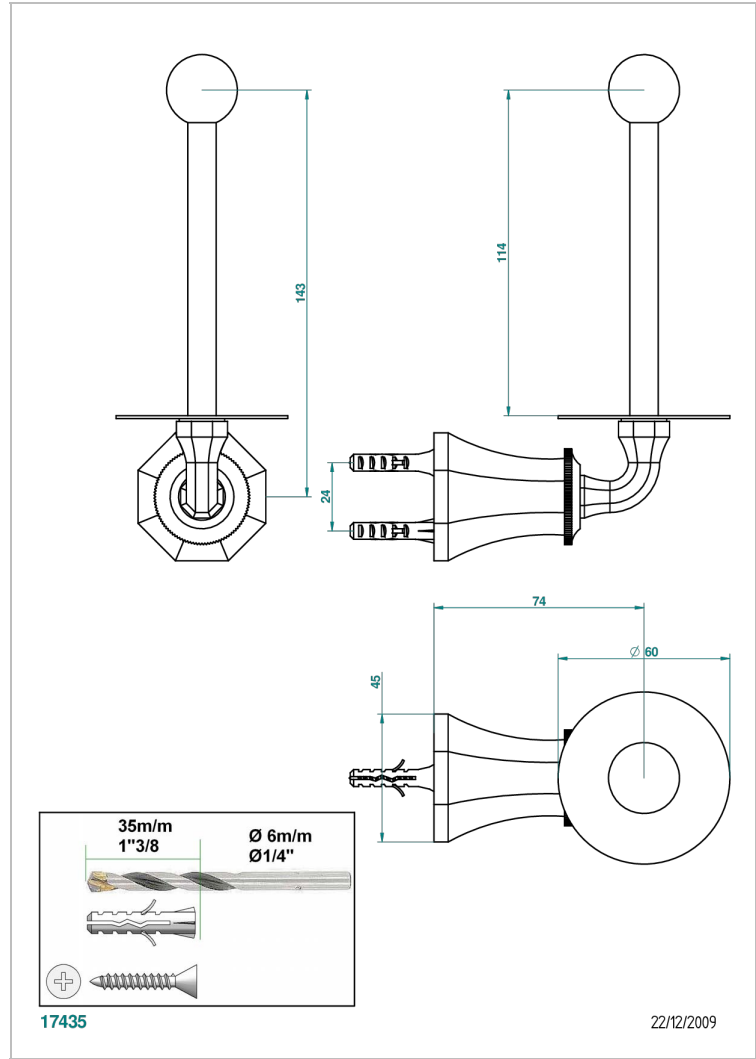

TRADITION WITH LEVER HANDLES

A58-542

Reserve toilet paper holder

CHARACTERISTIC

- Tradition with lever handles
- Reserve toilet paper holder

AVAILABLE FINITIONS

Black ceram - D30
Blush PVD - H62
Brass color PVD - H49
Brown bronze color PVD - F33
Chrome polished - A02
Chrome polished / gold polished - G02