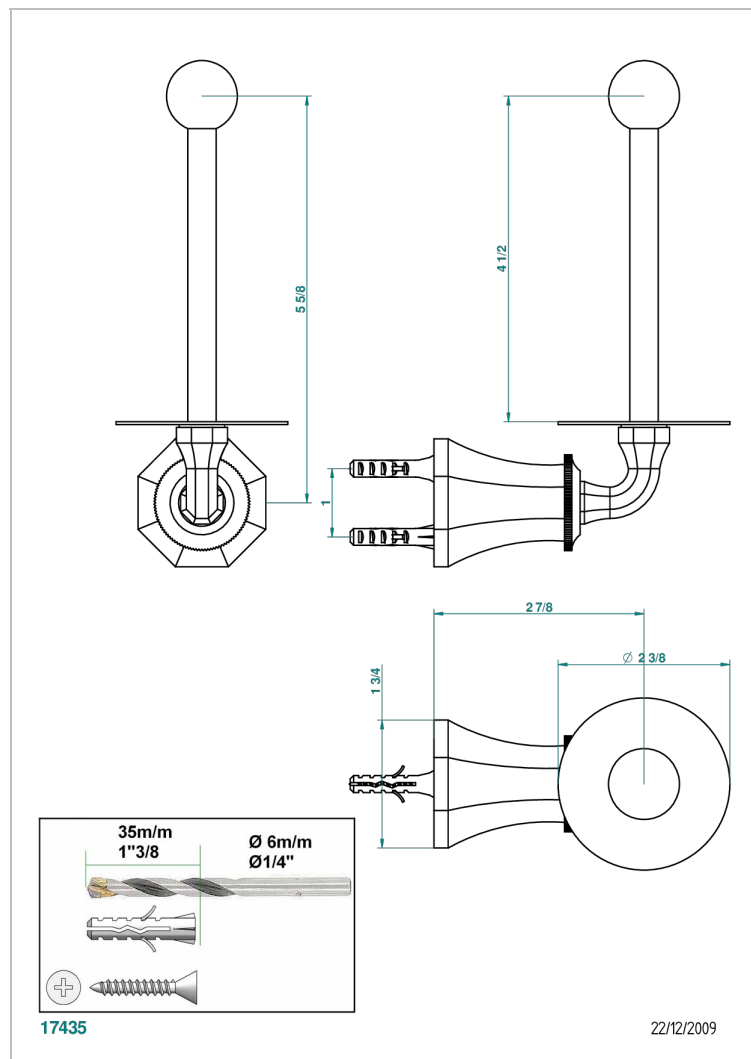

TRADITION WITH LEVER HANDLES

A58-542

Reserve toilet paper holder

CHARACTERISTIC

- Tradition with lever handles
- Reserve toilet paper holder

AVAILABLE FINITIONS

Black ceram - D30

Blush PVD - H62