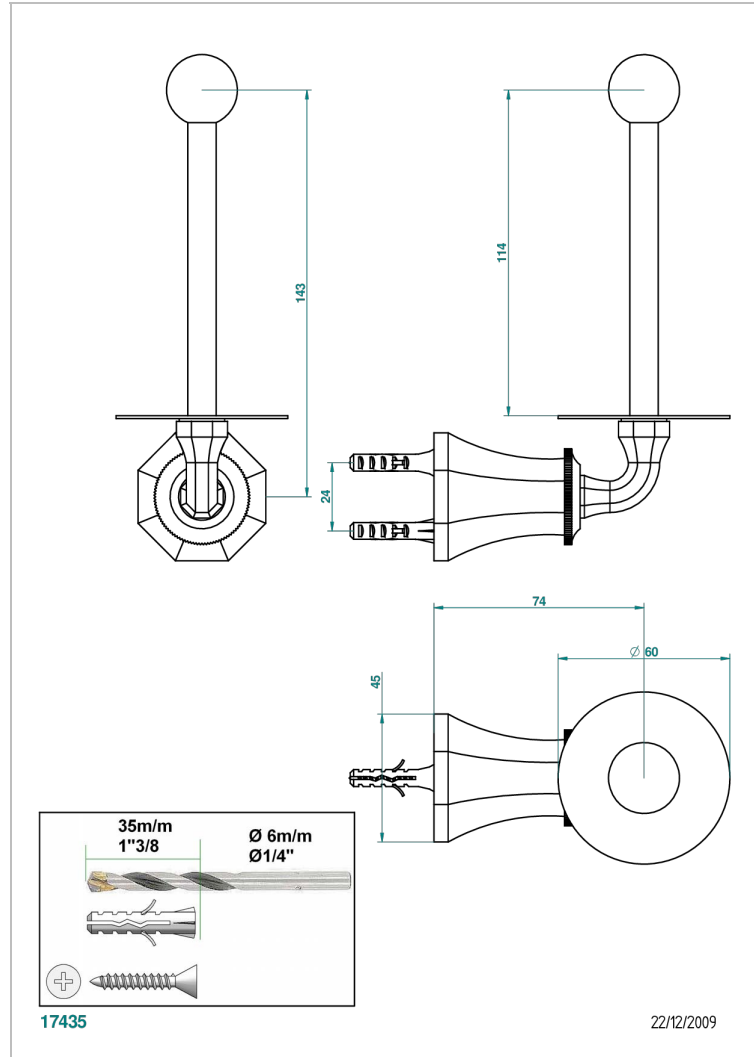

ART DECO CRYSTAL

A56-542

Reserve toilet paper holder

THG[®]
PARIS

CHARACTERISTIC

- Art Déco Crystal
- Reserve toilet paper holder

AVAILABLE FINITIONS

Black ceram - D30
Blush PVD - H62
Brass color PVD - H49
Brown bronze color PVD - F33
Chrome polished - A02
Chrome polished / gold polished - G02