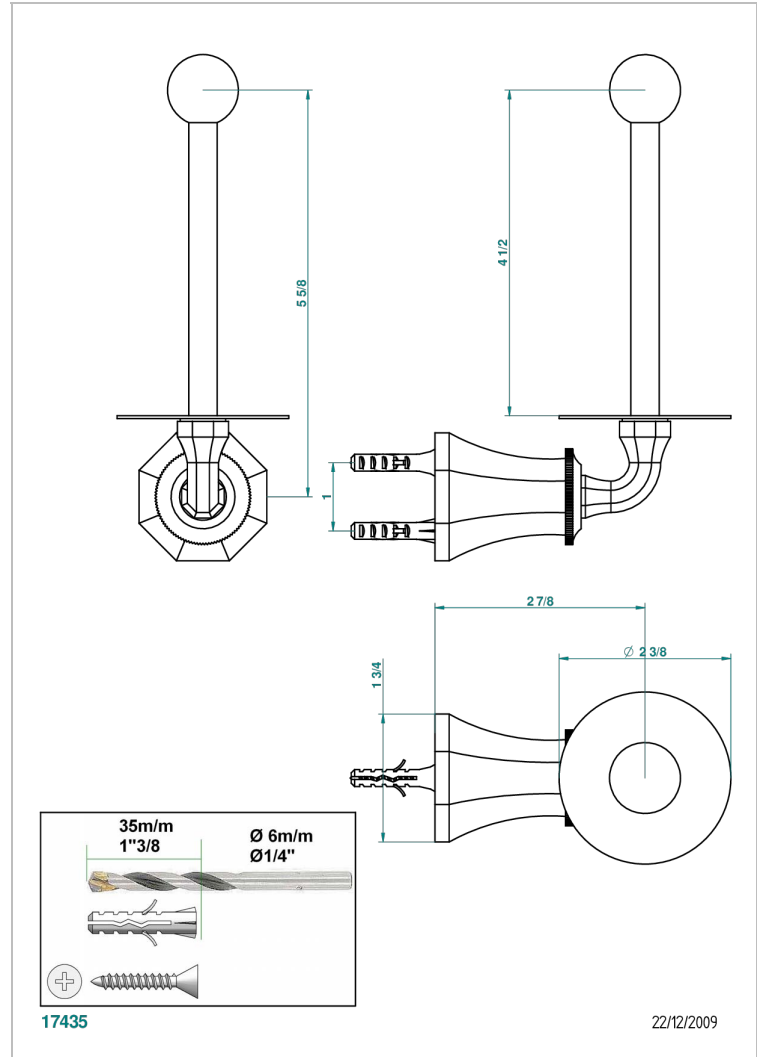

ART DECO CRYSTAL

A56-542

Reserve toilet paper holder

THG[®]
PARIS

CHARACTERISTIC

- Art Déco Crystal
- Reserve toilet paper holder

AVAILABLE FINITIONS

Black ceram - D30
Blush PVD - H62
Brass color PVD - H49
Brown bronze color PVD - F33
Chrome polished - A02
Chrome polished / gold polished - G02