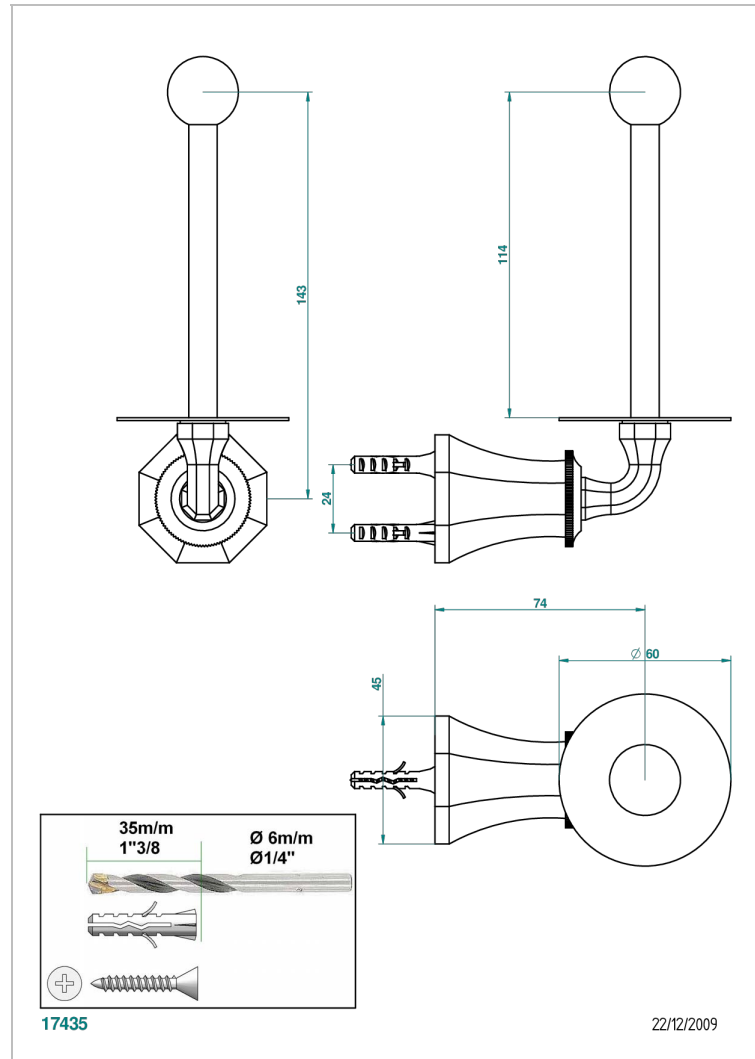

ART DECO CRYSTAL

A56-542

Wall mounted WC reserve paper holder

THG[®]
PARIS

CHARACTERISTIC

- Art Déco Crystal
- Wall mounted WC reserve paper holder

AVAILABLE FINITIONS

Antique nickel - H28
Black ceram - D30
Blush PVD - H62
Brass color PVD - H49
Brown bronze color PVD - F33
Gold color PVD - H52