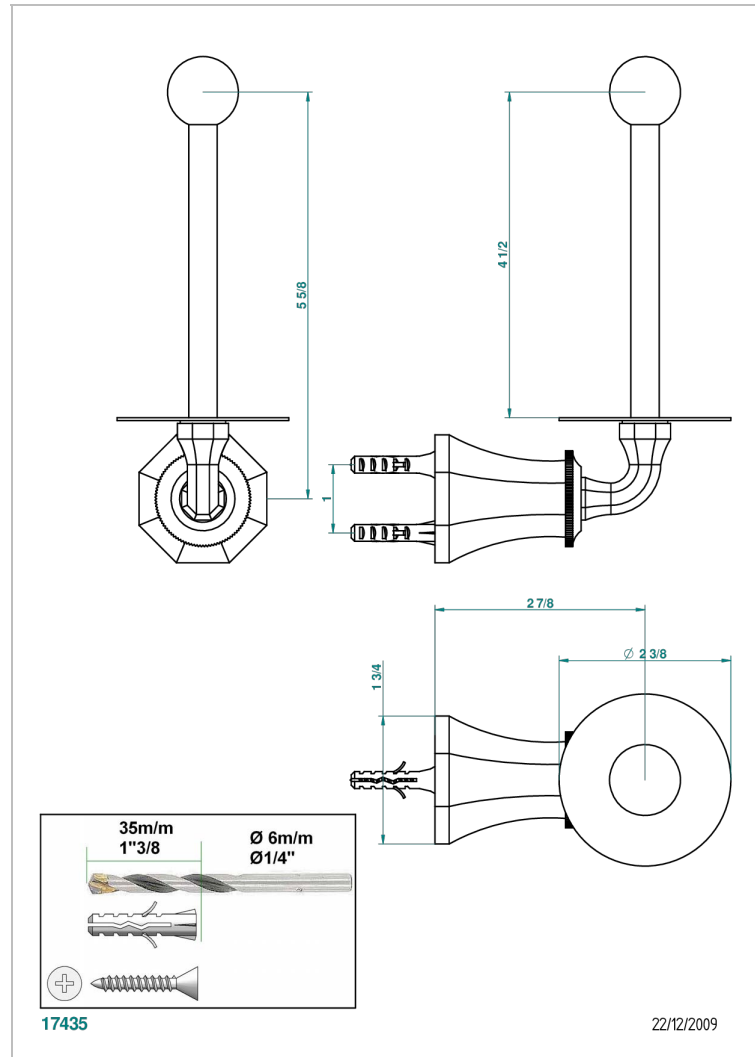

# ART DECO CRYSTAL

A56-542

Wall mounted WC reserve paper holder

THG<sup>®</sup>  
PARIS

## CHARACTERISTIC

- Art Déco Crystal
- Wall mounted WC reserve paper holder