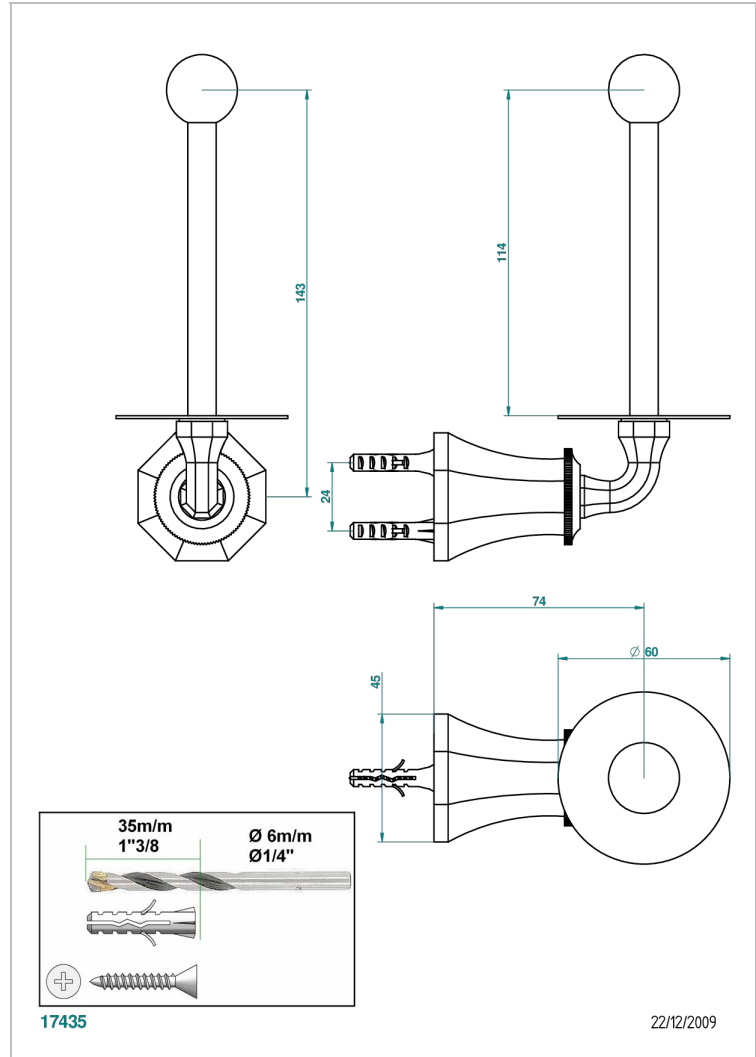

ART DECO WITH LEVER HANDLES

A55-542

Reserve toilet paper holder

CHARACTERISTIC

- Art Déco with lever handles
- Reserve toilet paper holder

AVAILABLE FINITIONS

Black ceram - D30
Blush PVD - H62
Brass color PVD - H49
Brown bronze color PVD - F33
Chrome polished - A02
Chrome polished / gold polished - G02