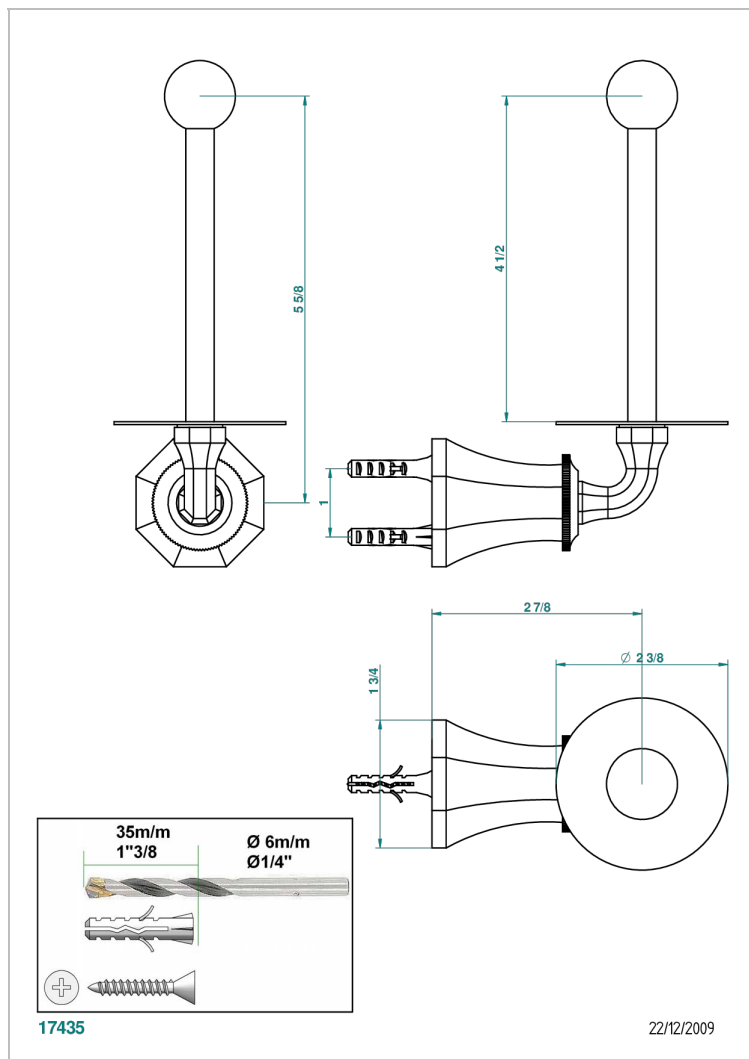

ART DECO WITH LEVER HANDLES

A55-542

Reserve toilet paper holder

CHARACTERISTIC

- Art Déco with lever handles
- Reserve toilet paper holder

AVAILABLE FINITIONS

Black ceram - D30
Blush PVD - H62
Brass color PVD - H49
Brown bronze color PVD - F33
Chrome polished - A02
Chrome polished / gold polished - G02