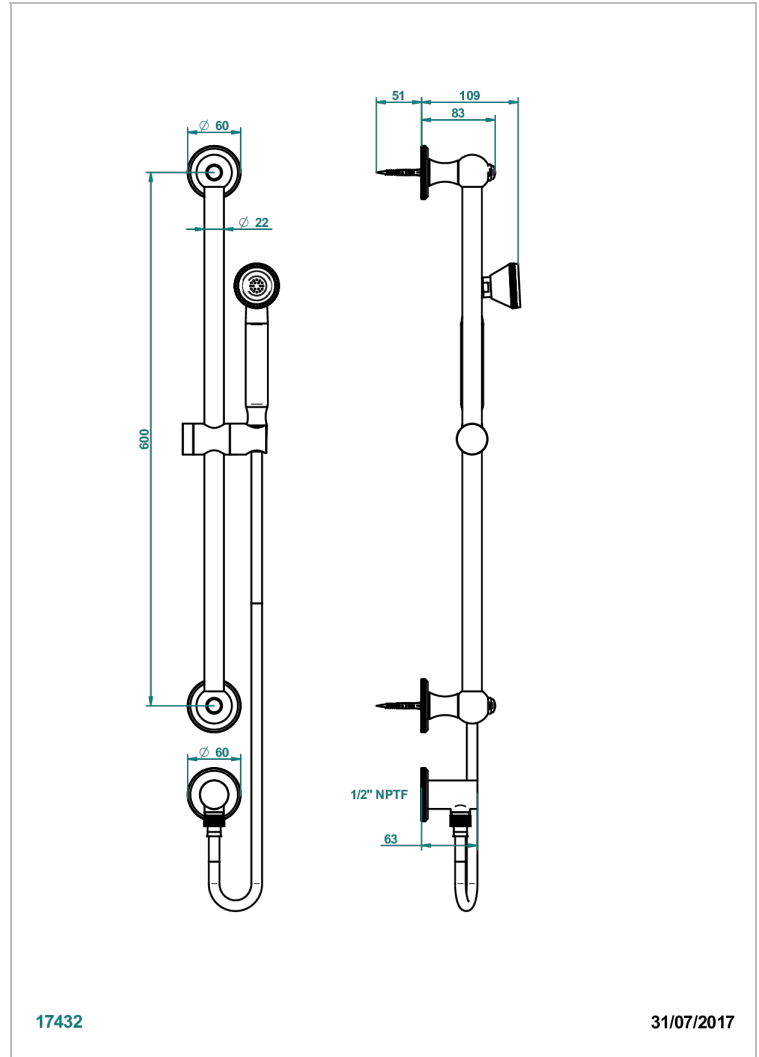

# TRADITION WITH LEVER HANDLES

A58-58/US

THG<sup>®</sup>  
PARIS

Slide bar with handshower and elbow

17432

31/07/2017

## CHARACTERISTIC

- Tradition with lever handles
- Slide bar with handshower and elbow