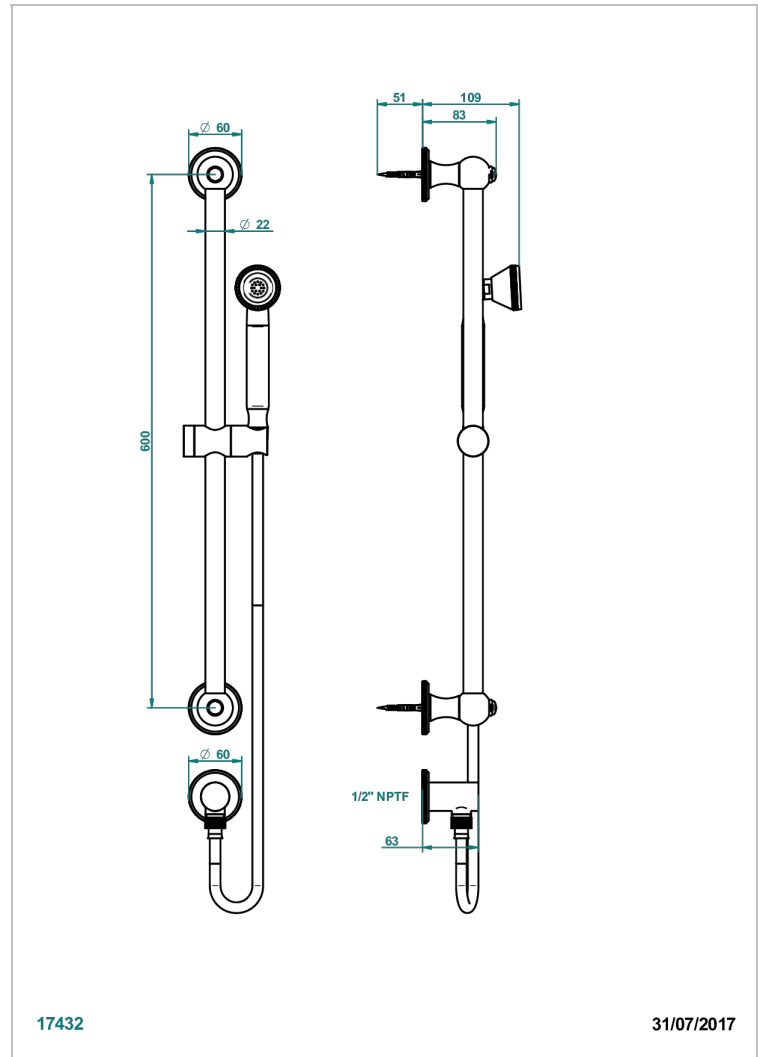

# ART DECO CRYSTAL

A56-58/US

Slide bar with handsower and elbow

THG<sup>®</sup>  
PARIS

17432

31/07/2017

## CHARACTERISTIC

- Art Déco Crystal
- Slide bar with handsower and elbow