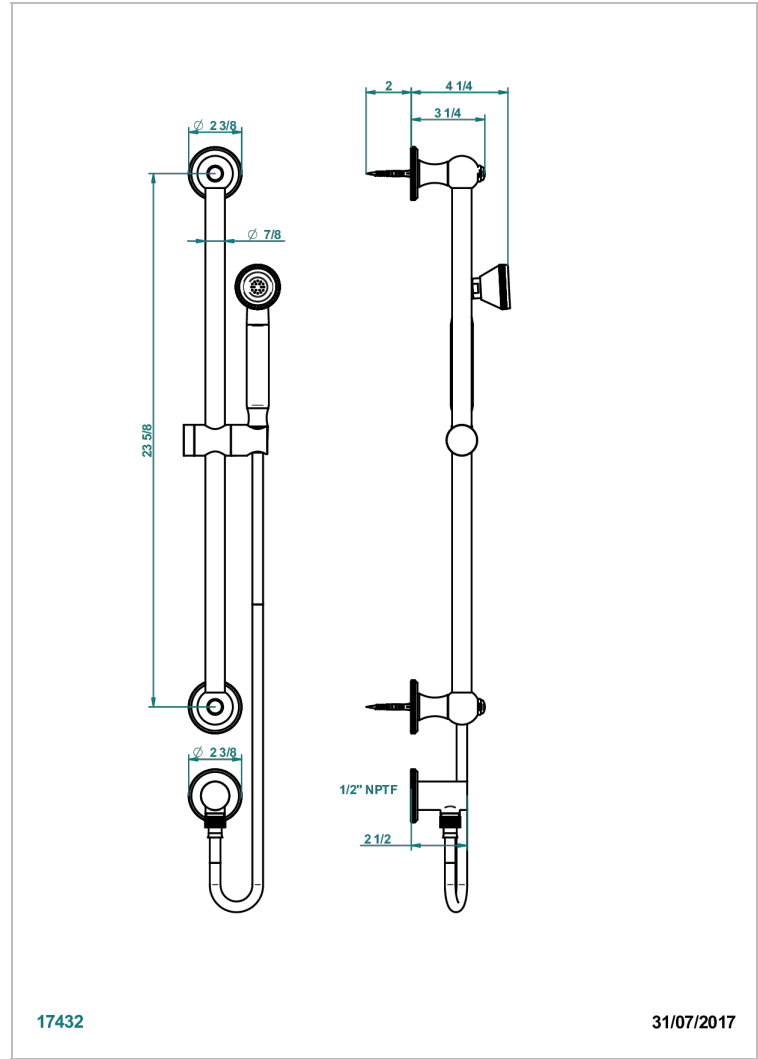

ART DECO CRYSTAL

A56-58/US

Slide bar with handsower and elbow

THG[®]
PARIS

17432

31/07/2017

CHARACTERISTIC

- Art Déco Crystal
- Slide bar with handsower and elbow

TECHNICAL SPECS

- Recommandé : 3 bars (max. 5 bars) - Advised : 43,5 psi (max. 72 psi)
- 9,5 l/min à 3 bars (2.5 gpm at 43.5 psi)

AVAILABLE FINITIONS

Black ceram - D30
Blush PVD - H62
Brass color PVD - H49
Brown bronze color PVD - F33
Chrome polished - A02
Chrome polished / gold polished - G02

Copper antique matt, coated - H07
Gold color PVD - H52
Gold mat - F07
Gold polished - F01
Graphite PVD - H64
Light coated bronze - D01

Matt Umber PVD - H67
Matt blush PVD - H60
Matt brass color PVD - H50
Matt brown bronze color PVD - F34
Matt chrome (American satin) - C02
Matt gold color PVD - H53

Matt graphite PVD - H65
Matt nickel (American satin) - C01
Matt nickel color PVD - H56
Natural smoked Brass - A13
Nickel antique / Sovereign - H28
Nickel color PVD - H55

Nickel polished - B01
Soft gold - F30
Soft matt gold - F31
Umber PVD - H66