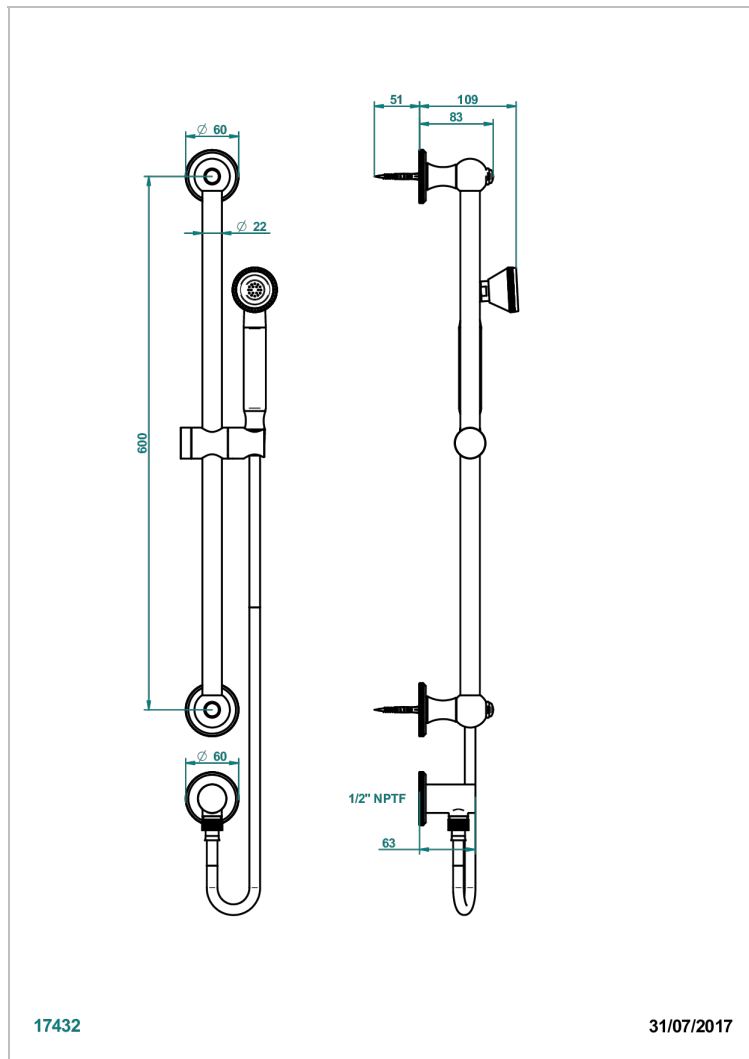

ART DECO WITH LEVER HANDLES

A55-58/US

Slide bar with handsower and elbow

17432

31/07/2017

CHARACTERISTIC

- Art Déco with lever handles
- Slide bar with handsower and elbow

TECHNICAL SPECS

- Recommandé : 3 bars (max. 5 bars) - Advised : 43,5 psi (max. 72 psi)
- 9,5 l/min à 3 bars (2.5 gpm at 43.5 psi)

AVAILABLE FINITIONS

Black ceram - D30
Blush PVD - H62
Brass color PVD - H49
Brown bronze color PVD - F33
Chrome polished - A02
Chrome polished / gold polished - G02

Copper antique matt, coated - H07
Gold color PVD - H52
Gold mat - F07
Gold polished - F01
Graphite PVD - H64
Light coated bronze - D01

Matt Umber PVD - H67
Matt blush PVD - H60
Matt brass color PVD - H50
Matt brown bronze color PVD - F34
Matt chrome (American satin) - C02
Matt gold color PVD - H53

Matt graphite PVD - H65
Matt nickel (American satin) - C01
Matt nickel color PVD - H56
Natural smoked Brass - A13
Nickel antique / Sovereign - H28
Nickel color PVD - H55

Nickel polished - B01
Soft gold - F30
Soft matt gold - F31
Umber PVD - H66