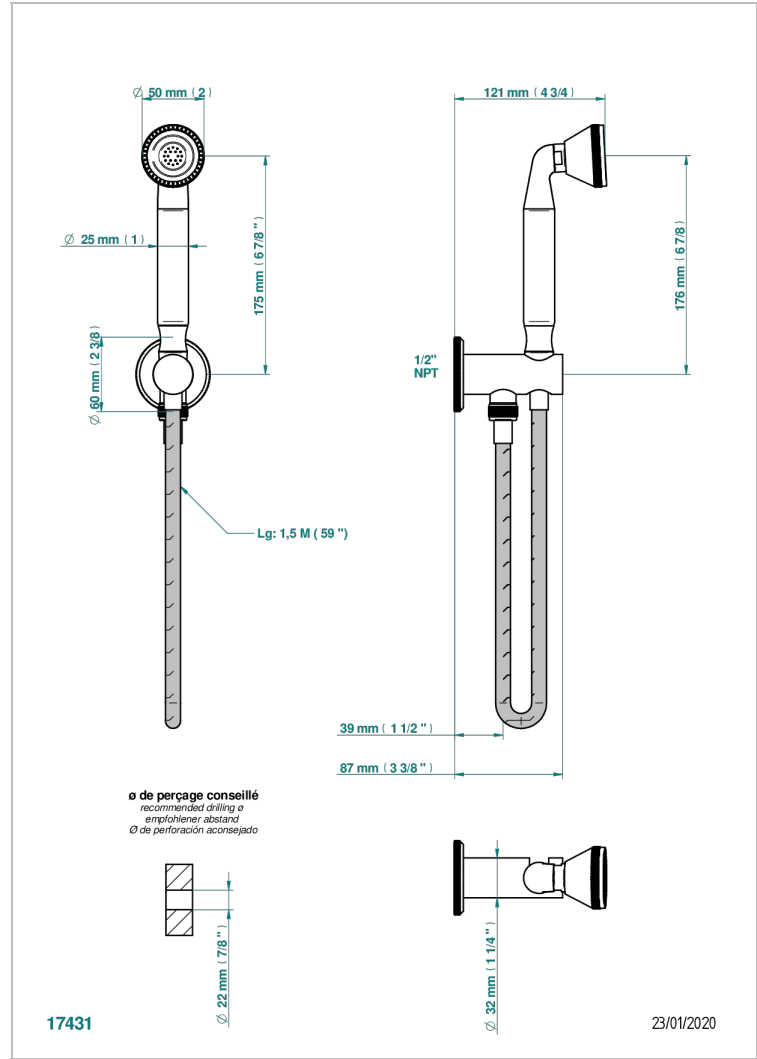

# TRADITION CRYSTAL

A59-54/US

Wall mounted handshower with integrated fixed hook

THG<sup>®</sup>  
PARIS

## CHARACTERISTIC

- Tradition Crystal
- Wall mounted handshower with integrated fixed hook