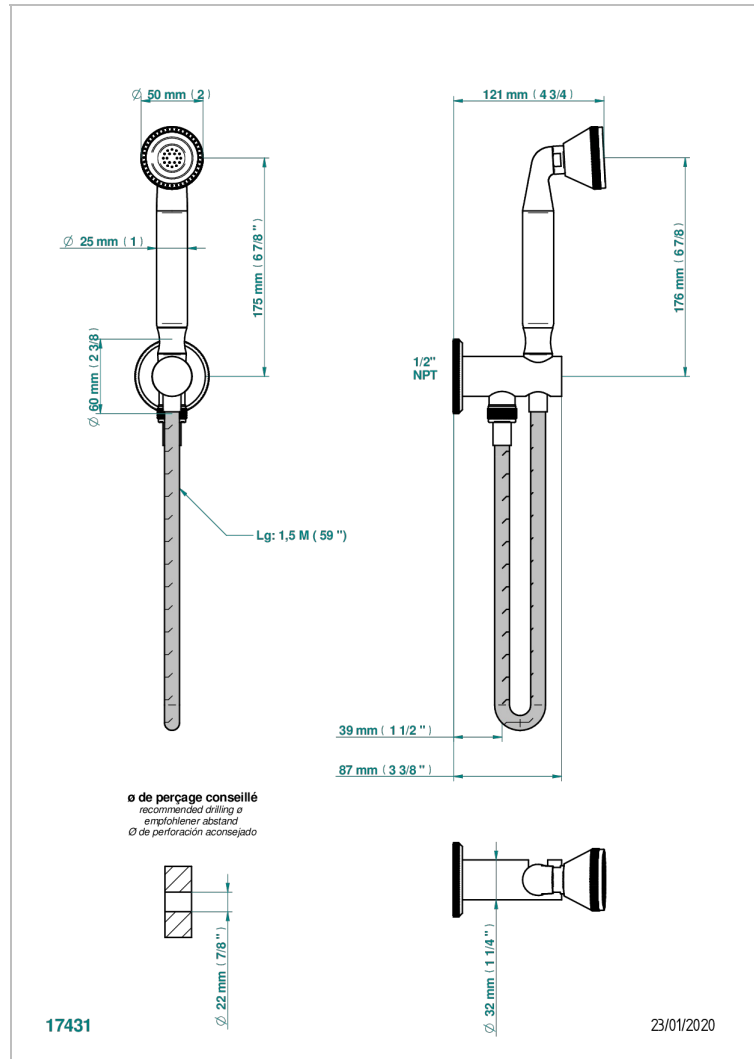

TRADITION WITH LEVER HANDLES

A58-54/US

Wall mounted handshower with integrated fixed hook

CHARACTERISTIC

- Tradition with lever handles
- Wall mounted handshower with integrated fixed hook

TECHNICAL SPECS

- Recommandé : 3 bars (max. 5 bars) - Advised : 43,5 psi (max. 72 psi)
- 9,5 l/min à 3 bars (2.5 gpm at 43.5 psi)