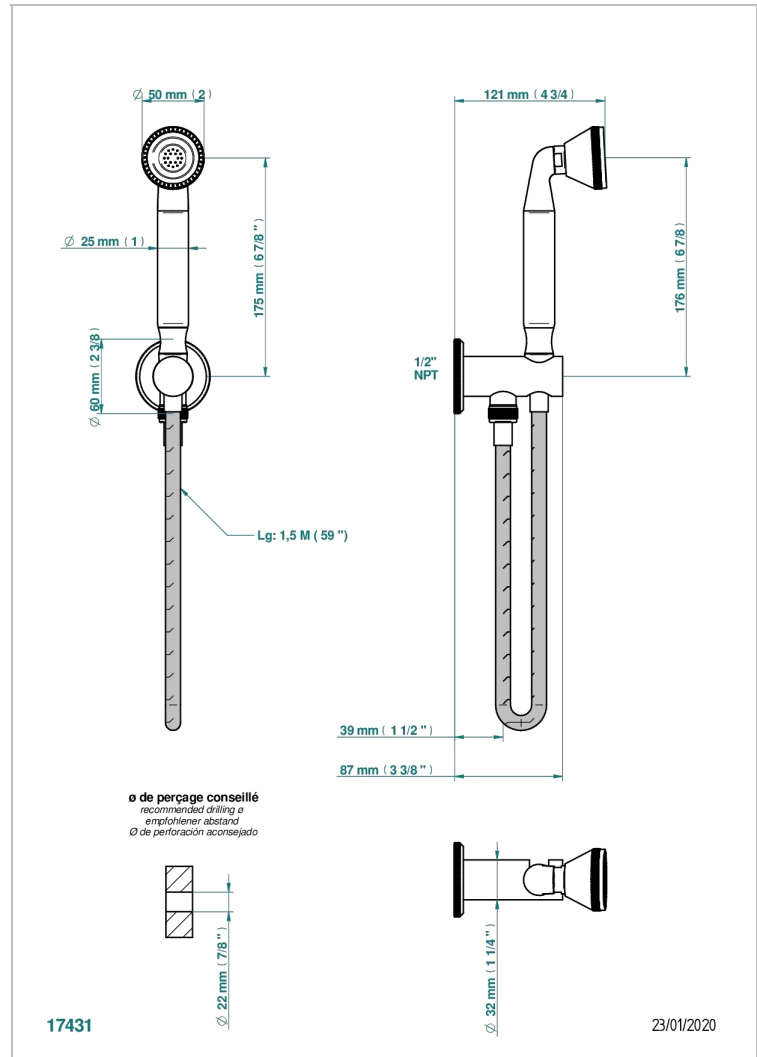

ART DECO CRYSTAL

A56-54/US

Wall mounted handshower with integrated fixed hook

THG[®]
PARIS

CHARACTERISTIC

- Art Déco Crystal
- Wall mounted handshower with integrated fixed hook

TECHNICAL SPECS

- Recommandé : 3 bars (max. 5 bars) - Advised : 43,5 psi (max. 72 psi)
- 9,5 l/min à 3 bars (2.5 gpm at 43.5 psi)