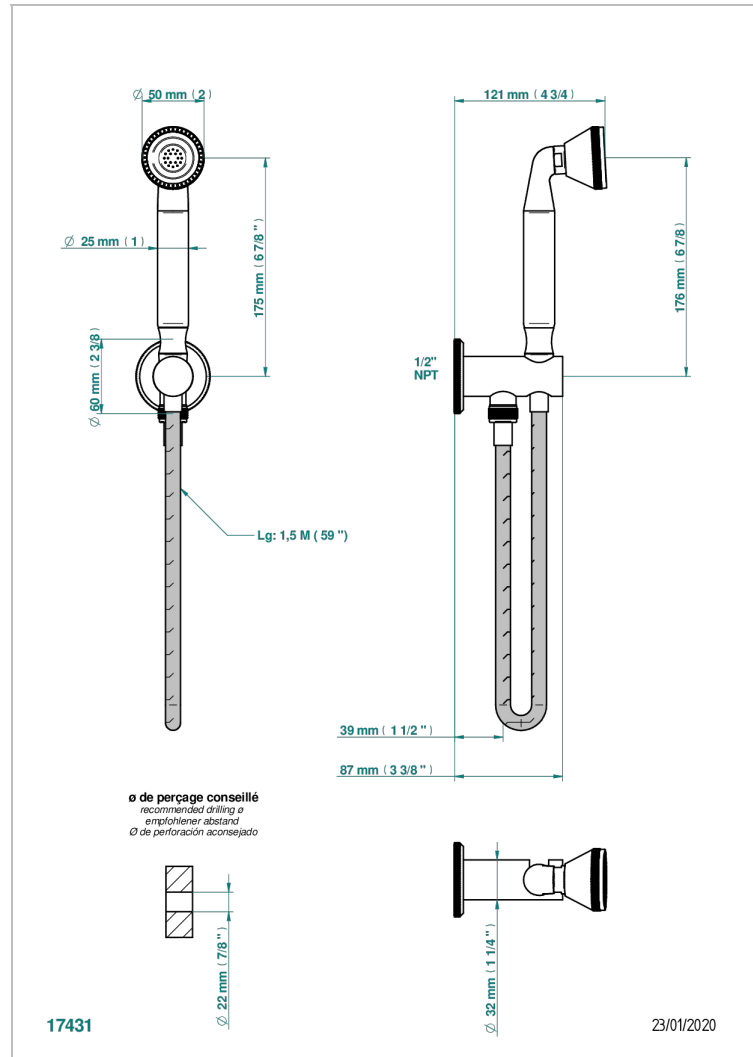

ART DECO WITH LEVER HANDLES

A55-54/US

Wall mounted handshower with integrated fixed hook

CHARACTERISTIC

- Art Déco with lever handles
- Wall mounted handshower with integrated fixed hook

TECHNICAL SPECS

- Recommandé : 3 bars (max. 5 bars) - Advised : 43,5 psi (max. 72 psi)
- 9,5 l/min à 3 bars (2.5 gpm at 43.5 psi)