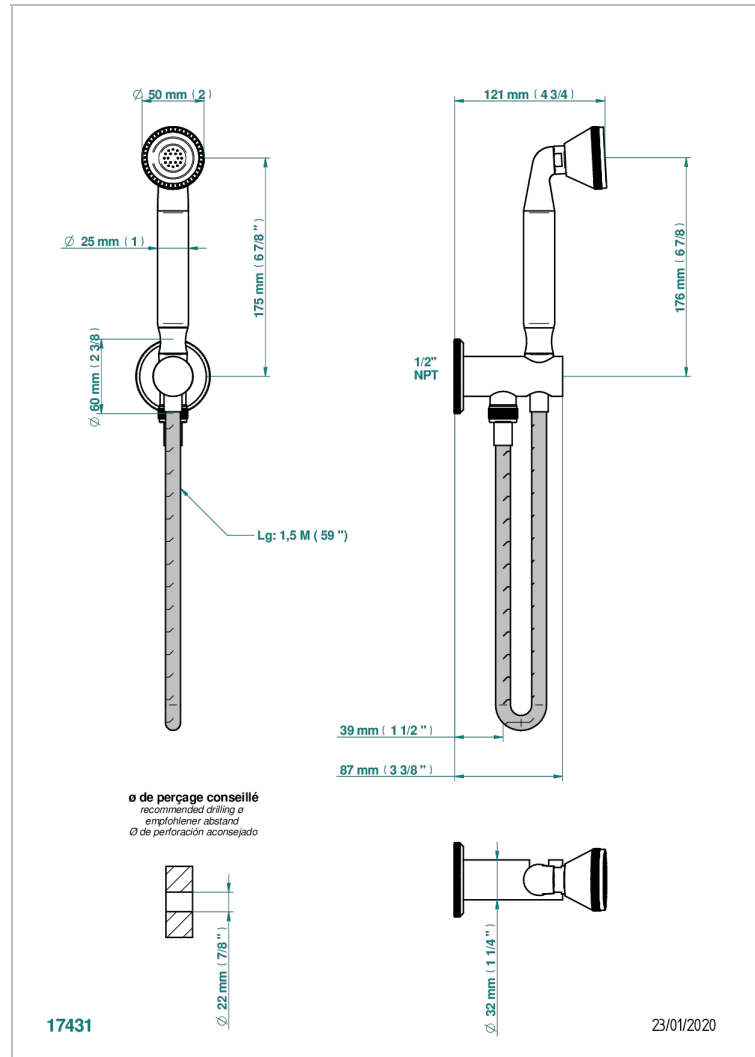

ART DECO

A54-54/US

Wall mounted handshower with integrated fixed hook

CHARACTERISTIC

- Art Déco
- Wall mounted handshower with integrated fixed hook

TECHNICAL SPECS

- Recommandé : 3 bars (max. 5 bars) - Advised : 43,5 psi (max. 72 psi)
- 9,5 l/min à 3 bars (2.5 gpm at 43.5 psi)