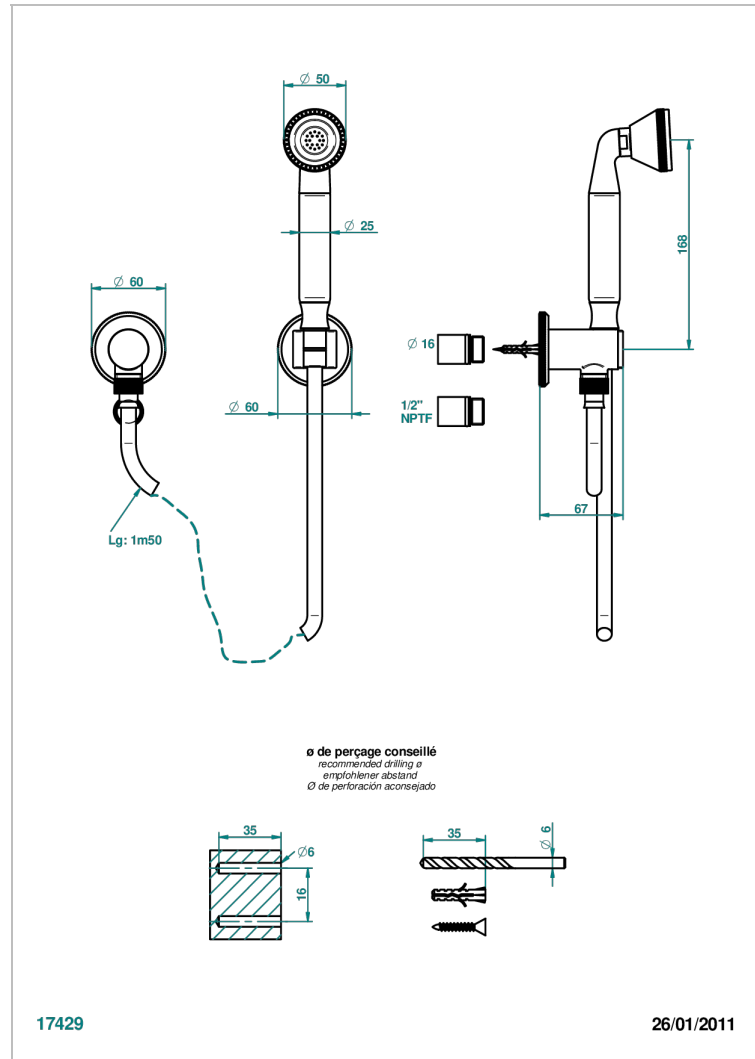

# TRADITION CRYSTAL

A59-52/US

Wall mounted handshower with separate fixed hook

## CHARACTERISTIC

- Tradition Crystal
- Wall mounted handshower with separate fixed hook