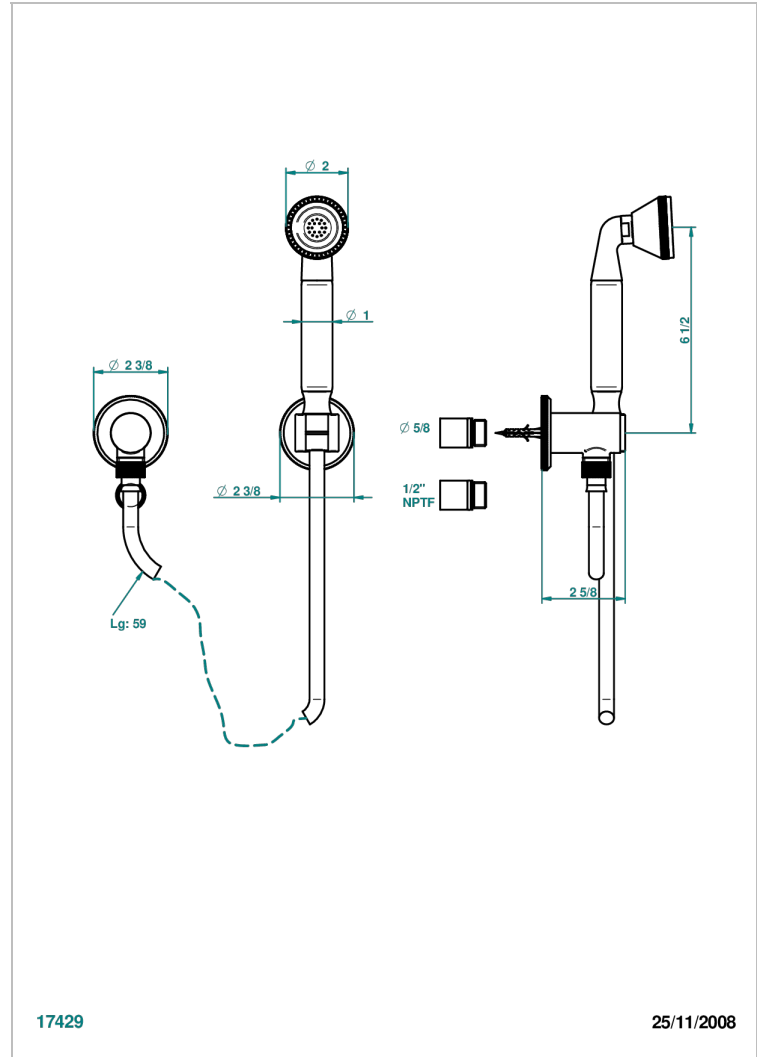

TRADITION CRYSTAL

A59-52/US

Wall mounted handshower with separate fixed hook

THG[®]
PARIS

17429

25/11/2008

CHARACTERISTIC

- Tradition Crystal
- Wall mounted handshower with separate fixed hook

TECHNICAL SPECS

- Recommandé : 3 bars (max. 5 bars) - Advised : 43,5 psi (max. 72 psi)
- 9,5 l/min à 3 bars (2.5 gpm at 43.5 psi)

AVAILABLE FINITIONS

Black ceram - D30
Blush PVD - H62
Brass color PVD - H49
Brown bronze color PVD - F33
Chrome polished - A02
Chrome polished / gold polished - G02

Copper antique matt, coated - H07
Gold color PVD - H52
Gold mat - F07
Gold polished - F01
Graphite PVD - H64
Light coated bronze - D01

Matt Umber PVD - H67
Matt blush PVD - H60
Matt brass color PVD - H50
Matt brown bronze color PVD - F34
Matt chrome (American satin) - C02
Matt gold color PVD - H53

Matt graphite PVD - H65
Matt nickel (American satin) - C01
Matt nickel color PVD - H56
Natural smoked Brass - A13
Nickel antique / Sovereign - H28
Nickel color PVD - H55

Nickel polished - B01
Soft gold - F30
Soft matt gold - F31
Umber PVD - H66