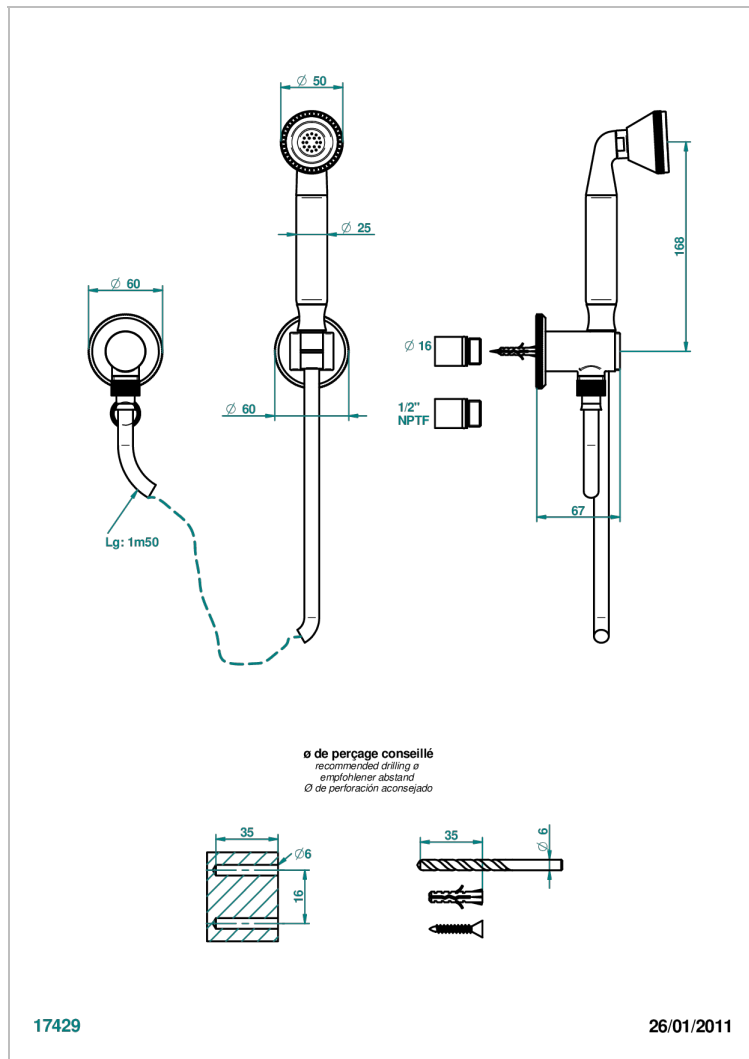

# TRADITION WITH LEVER HANDLES

A58-52/US

Wall mounted handshower with separate fixed hook

## CHARACTERISTIC

- Tradition with lever handles
- Wall mounted handshower with separate fixed hook

Nickel antique / Sovereign - H28

Nickel color PVD - H55

Nickel polished - B01

Soft gold - F30

Soft matt gold - F31

Umber PVD - H66