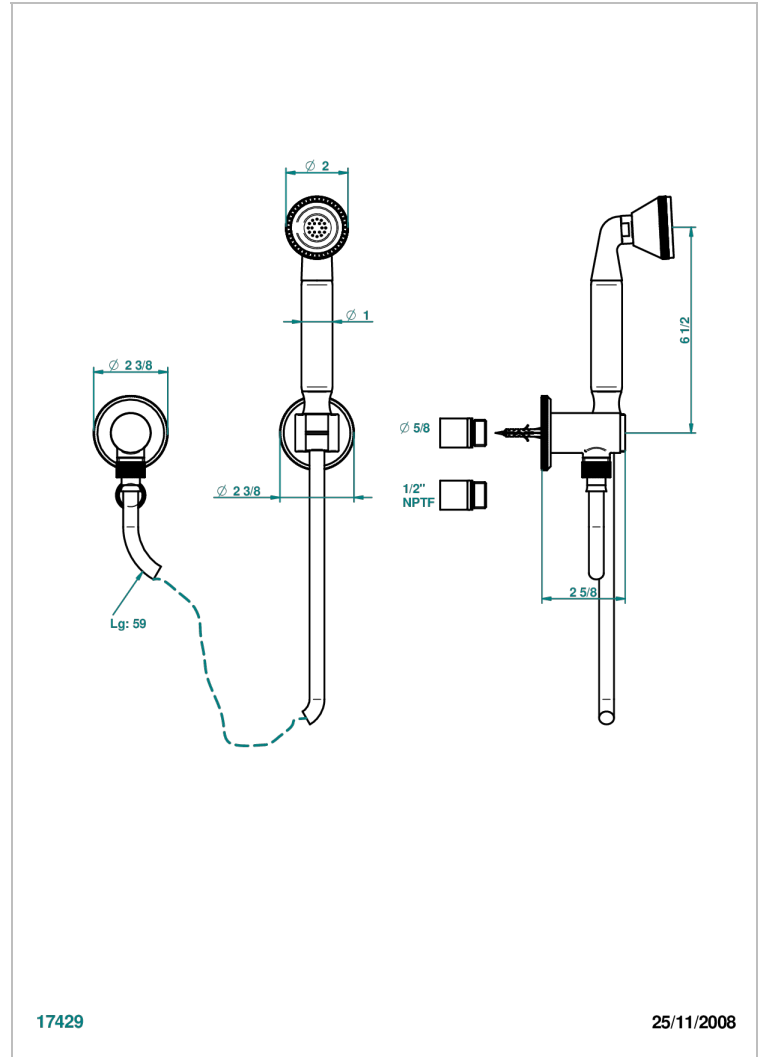

TRADITION WITH LEVER HANDLES

A58-52/US

THG[®]
PARIS

Wall mounted handshower with separate fixed hook

17429

25/11/2008

CHARACTERISTIC

- Tradition with lever handles
- Wall mounted handshower with separate fixed hook

TECHNICAL SPECS

- Recommandé : 3 bars (max. 5 bars) - Advised : 43,5 psi (max. 72 psi)
- 9,5 l/min à 3 bars (2.5 gpm at 43.5 psi)

AVAILABLE FINITIONS

Black ceram - D30
Blush PVD - H62
Brass color PVD - H49
Brown bronze color PVD - F33
Chrome polished - A02
Chrome polished / gold polished - G02

Copper antique matt, coated - H07
Gold color PVD - H52
Gold mat - F07
Gold polished - F01
Graphite PVD - H64
Light coated bronze - D01

Matt Umber PVD - H67
Matt blush PVD - H60
Matt brass color PVD - H50
Matt brown bronze color PVD - F34
Matt chrome (American satin) - C02
Matt gold color PVD - H53

Matt graphite PVD - H65
Matt nickel (American satin) - C01
Matt nickel color PVD - H56
Natural smoked Brass - A13
Nickel antique / Sovereign - H28
Nickel color PVD - H55

Nickel polished - B01
Soft gold - F30
Soft matt gold - F31
Umber PVD - H66