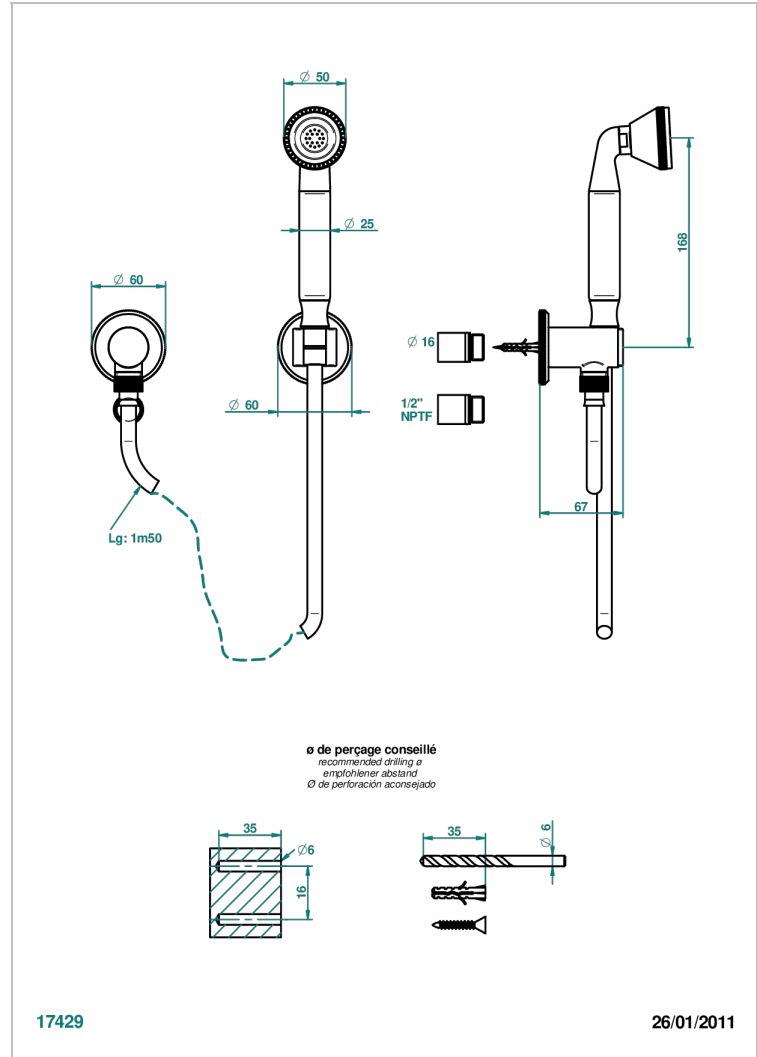

# ART DECO CRYSTAL

A56-52/US

Wall mounted handshower with separate fixed hook

## CHARACTERISTIC

- Art Déco Crystal
- Wall mounted handshower with separate fixed hook