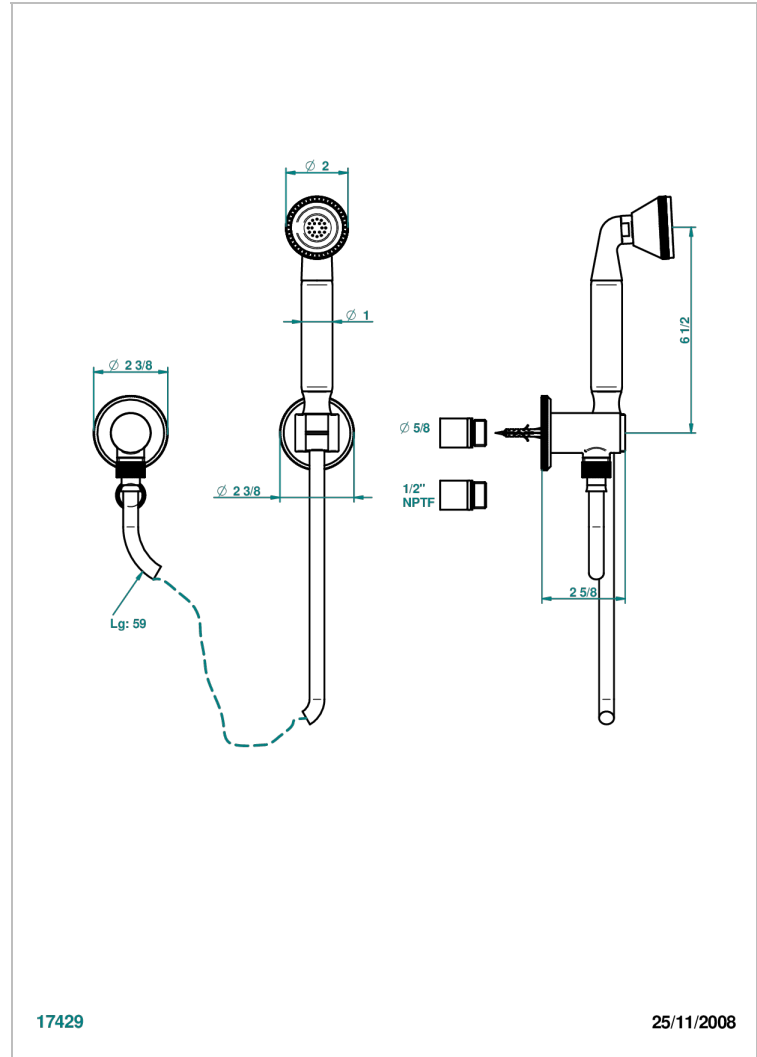

ART DECO CRYSTAL

A56-52/US

Wall mounted handshower with separate fixed hook

THG[®]
PARIS

CHARACTERISTIC

- Art Déco Crystal
- Wall mounted handshower with separate fixed hook

TECHNICAL SPECS

- Recommandé : 3 bars (max. 5 bars) - Advised : 43,5 psi (max. 72 psi)
- 9,5 l/min à 3 bars (2.5 gpm at 43.5 psi)

AVAILABLE FINITIONS

Black ceram - D30
Blush PVD - H62
Brass color PVD - H49
Brown bronze color PVD - F33
Chrome polished - A02
Chrome polished / gold polished - G02

Copper antique matt, coated - H07
Gold color PVD - H52
Gold mat - F07
Gold polished - F01
Graphite PVD - H64
Light coated bronze - D01

Nickel polished - B01
Soft gold - F30
Soft matt gold - F31
Umber PVD - H66