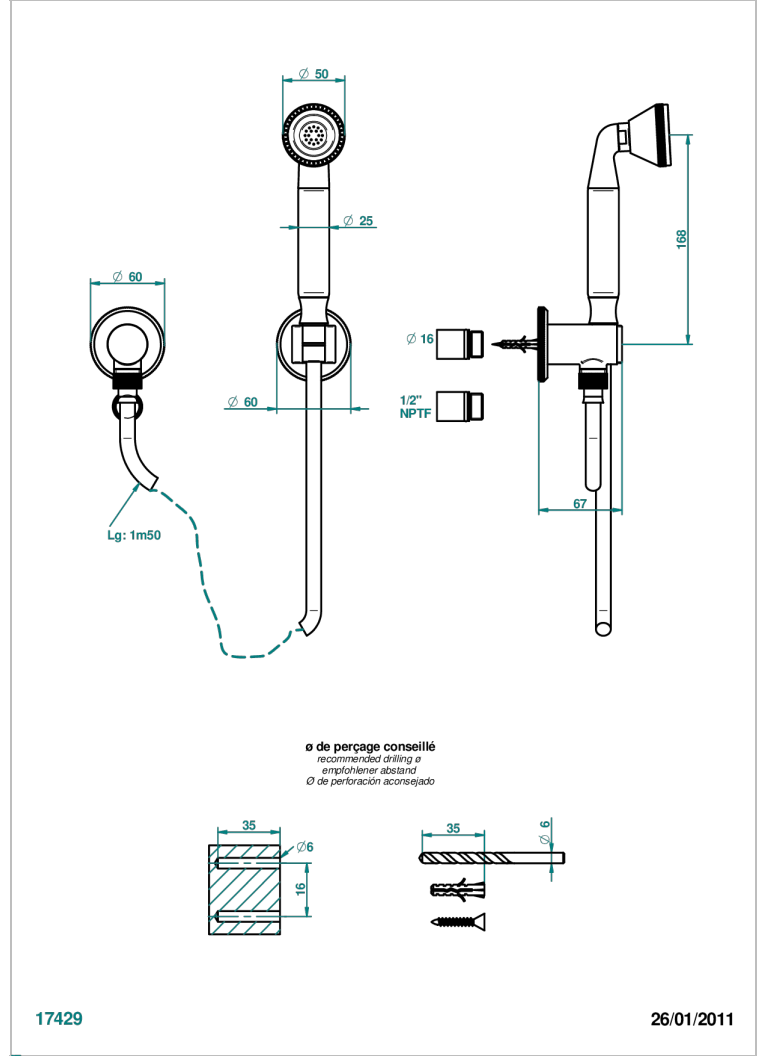

ART DECO WITH LEVER HANDLES

A55-52/US

Wall mounted handshower with separate fixed hook

CHARACTERISTIC

- Art Déco with lever handles
- Wall mounted handshower with separate fixed hook

TECHNICAL SPECS

- Recommandé : 3 bars (max. 5 bars) - Advised : 43,5 psi (max. 72 psi)
- 9,5 l/min à 3 bars (2.5 gpm at 43.5 psi)