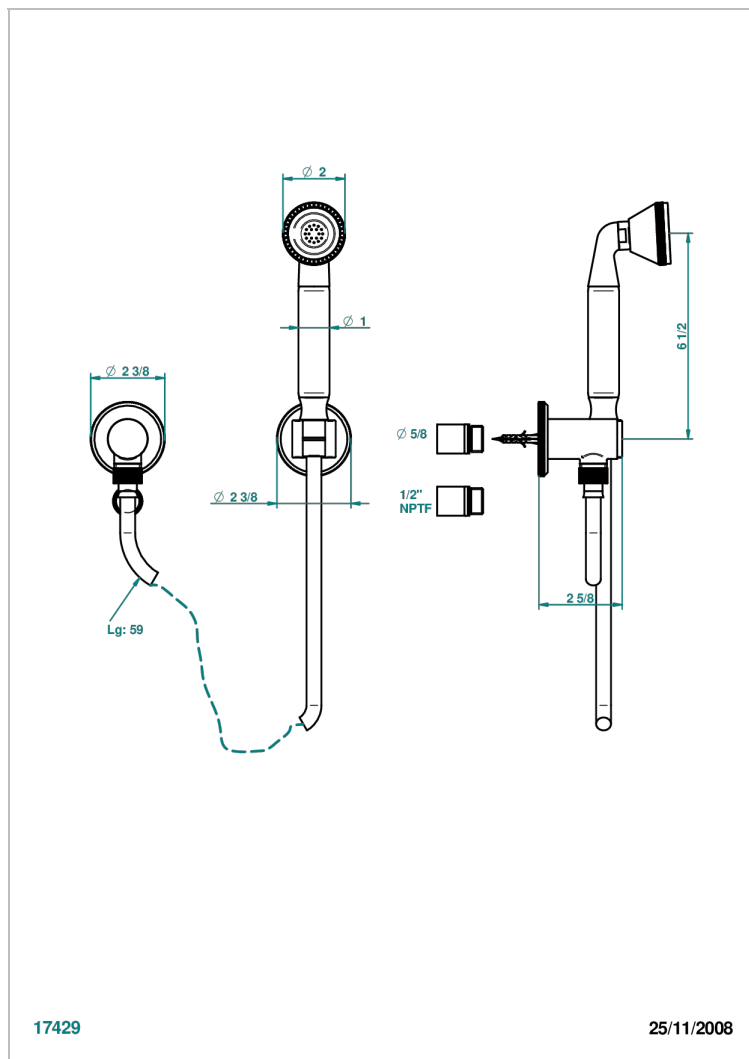

# ART DECO WITH LEVER HANDLES

A55-52/US

Wall mounted handshower with separate fixed hook

17429

25/11/2008

## CHARACTERISTIC

- Art Déco with lever handles
- Wall mounted handshower with separate fixed hook

## TECHNICAL SPECS

- Recommandé : 3 bars (max. 5 bars) - Advised : 43,5 psi (max. 72 psi)
- 9,5 l/min à 3 bars (2.5 gpm at 43.5 psi)