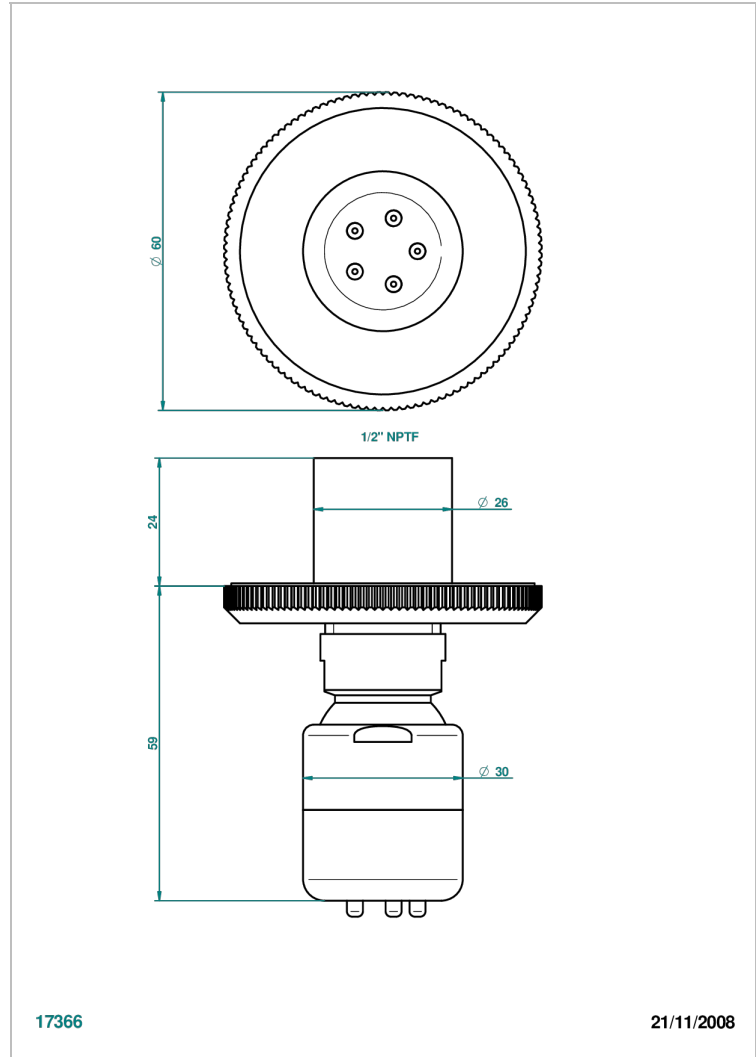

# TRADITION CRYSTAL

A59-290/BUS

Body spray 1/2" with Easyclean system

## CHARACTERISTIC

- Tradition Crystal
- Body spray 1/2" with Easyclean system