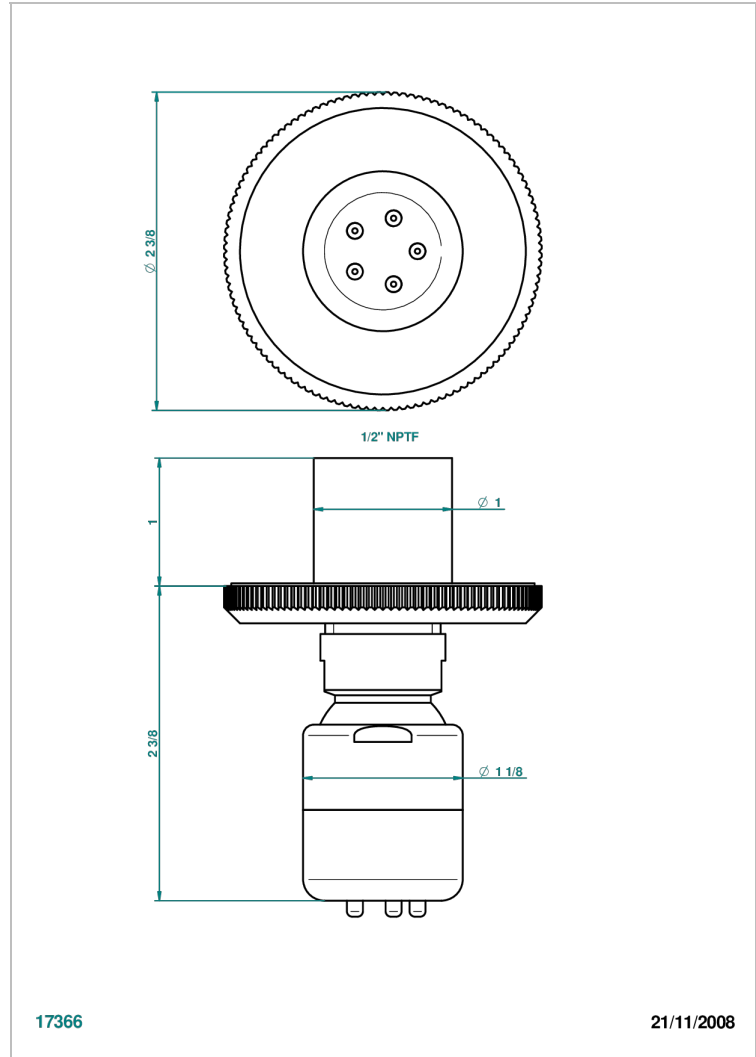

TRADITION CRYSTAL

A59-290/BUS

Body spray 1/2" with Easyclean system

CHARACTERISTIC

- Tradition Crystal
- Body spray 1/2" with Easyclean system

AVAILABLE FINITIONS

Black ceram - D30
Blush PVD - H62
Brass color PVD - H49
Brown bronze color PVD - F33
Chrome polished - A02
Chrome polished / gold polished - G02