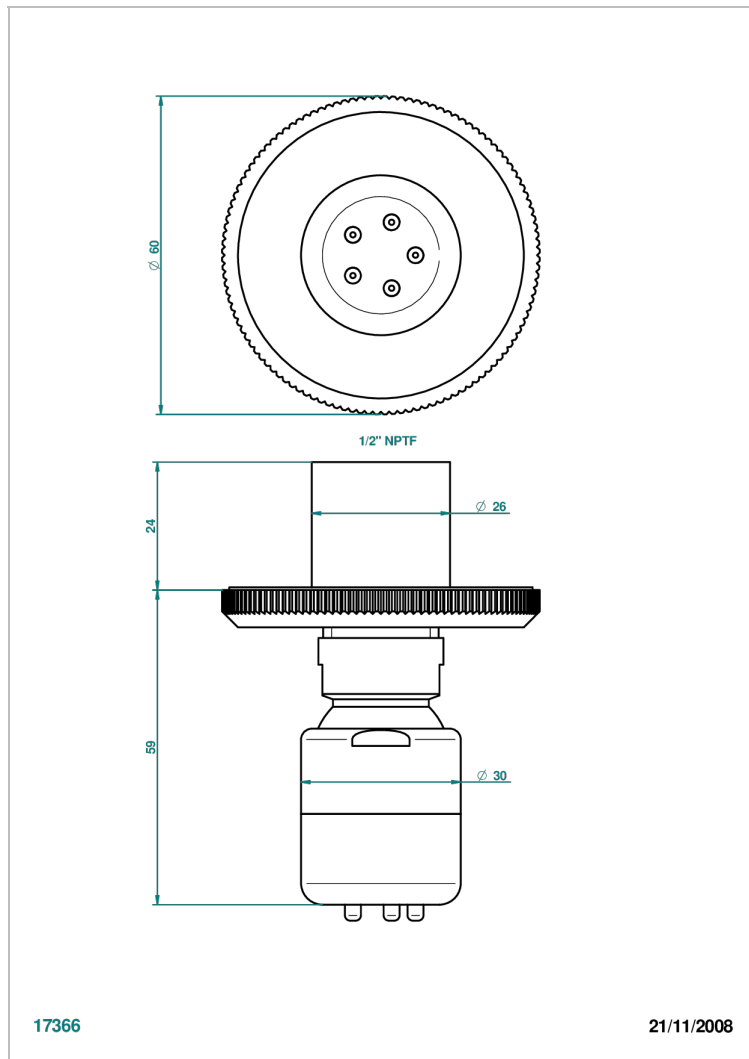

ART DECO WITH LEVER HANDLES

A55-290/BUS

Body spray 1/2" with Easyclean system

17366

21/11/2008

CHARACTERISTIC

- Art Déco with lever handles
- Body spray 1/2" with Easyclean system

AVAILABLE FINITIONS