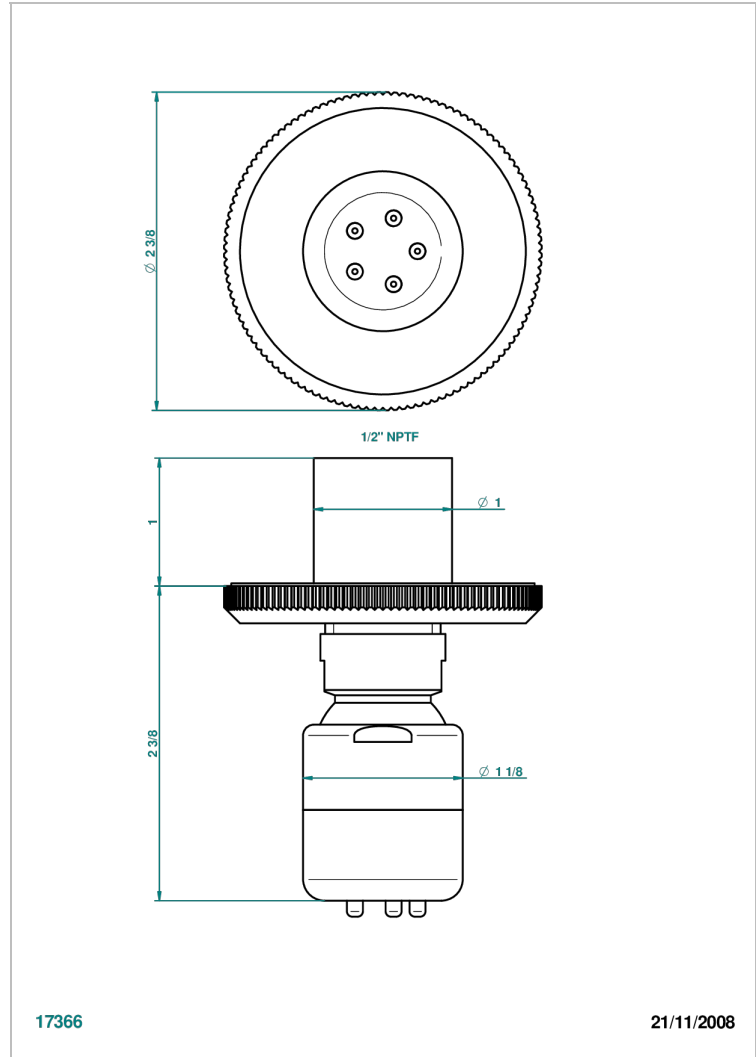

# ART DECO WITH LEVER HANDLES

A55-290/BUS

Body spray 1/2" with Easyclean system

17366

21/11/2008

## CHARACTERISTIC

- Art Déco with lever handles
- Body spray 1/2" with Easyclean system