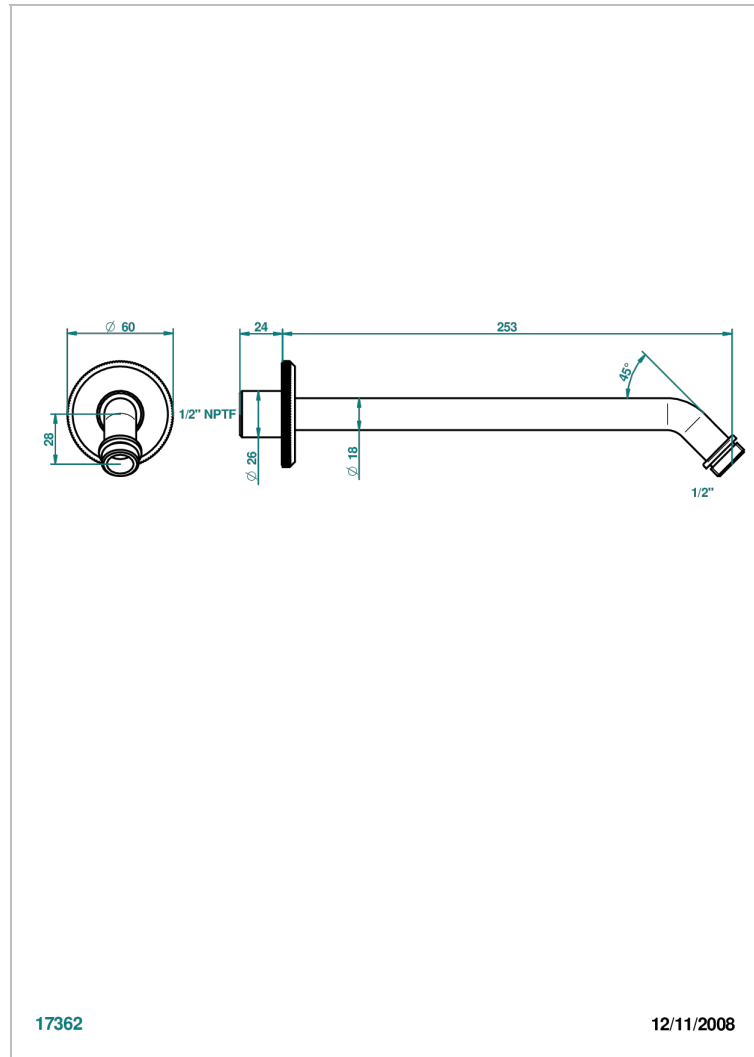

# TRADITION CRYSTAL

A59-84/US

Horizontal shower arm, 45°, lg: 10"

THG<sup>®</sup>  
PARIS

## CHARACTERISTIC

- Tradition Crystal
- Horizontal shower arm, 45°, lg: 10"