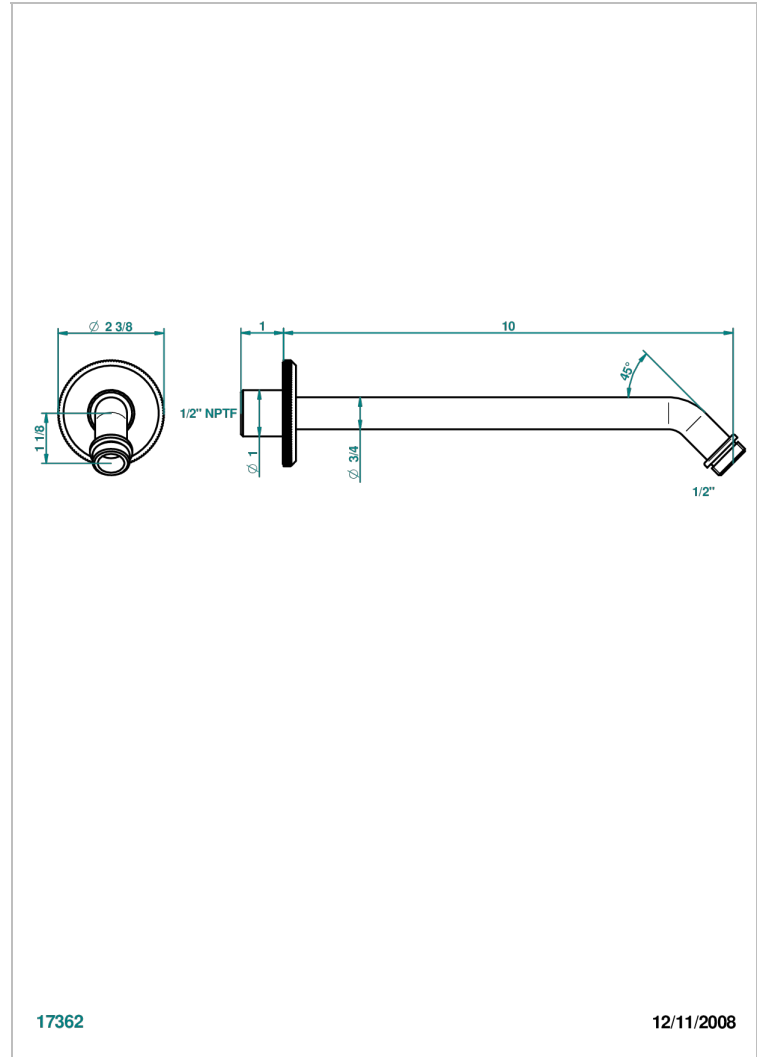

TRADITION CRYSTAL

A59-84/US

Horizontal shower arm, 45°, lg: 10"

THG[®]
PARIS

CHARACTERISTIC

- Tradition Crystal
- Horizontal shower arm, 45°, lg: 10"

AVAILABLE FINITIONS

Black ceram - D30
Blush PVD - H62
Brass color PVD - H49
Brown bronze color PVD - F33
Chrome polished - A02
Chrome polished / gold polished - G02