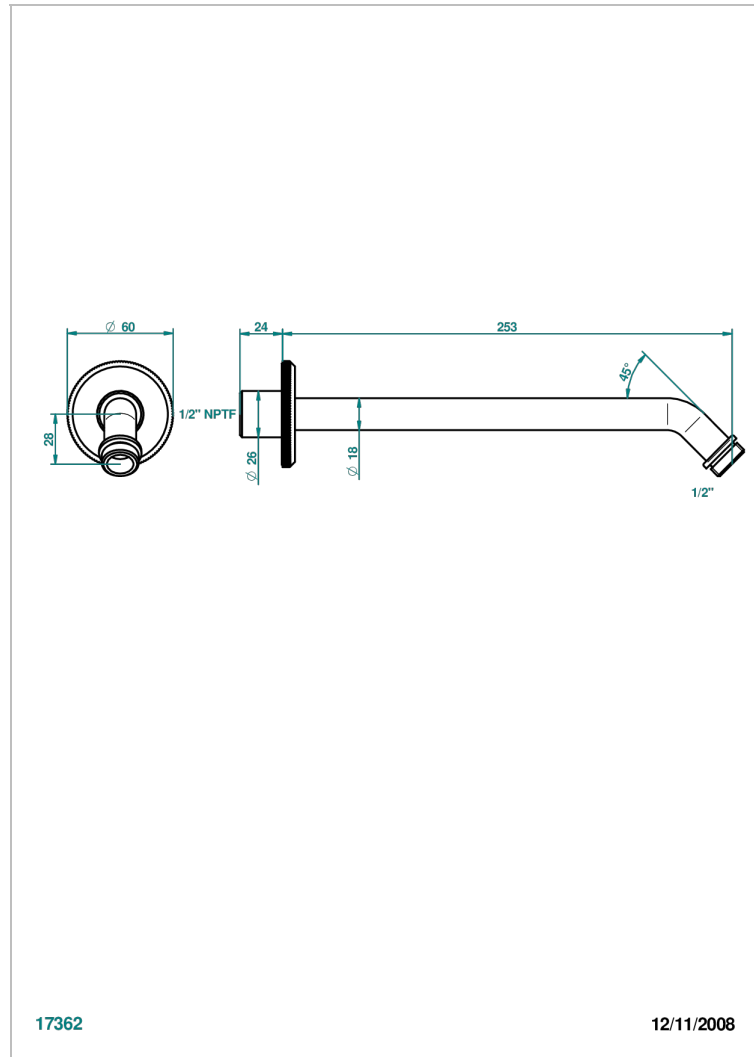

TRADITION WITH LEVER HANDLES

A58-84/US

Horizontal shower arm, 45°, lg: 10"

17362

12/11/2008

CHARACTERISTIC

- Tradition with lever handles
- Horizontal shower arm, 45°, lg: 10"

AVAILABLE FINITIONS