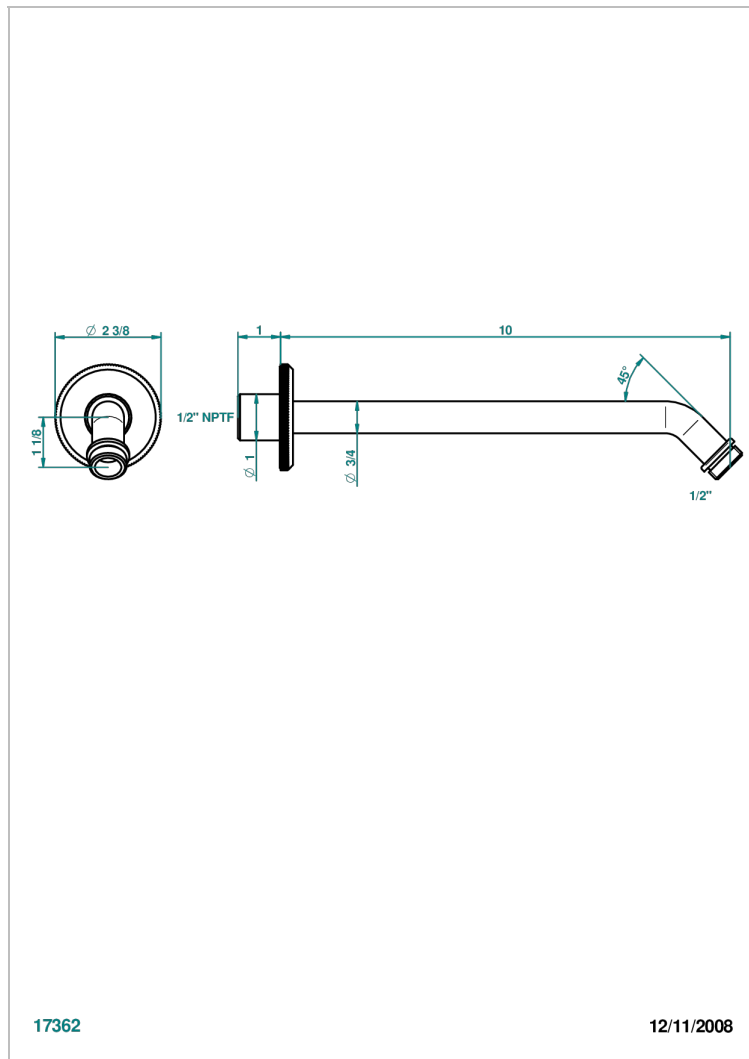

TRADITION WITH LEVER HANDLES

A58-84/US

Horizontal shower arm, 45°, lg: 10"

CHARACTERISTIC

- Tradition with lever handles
- Horizontal shower arm, 45°, lg: 10"

AVAILABLE FINITIONS

Black ceram - D30

Blush PVD - H62