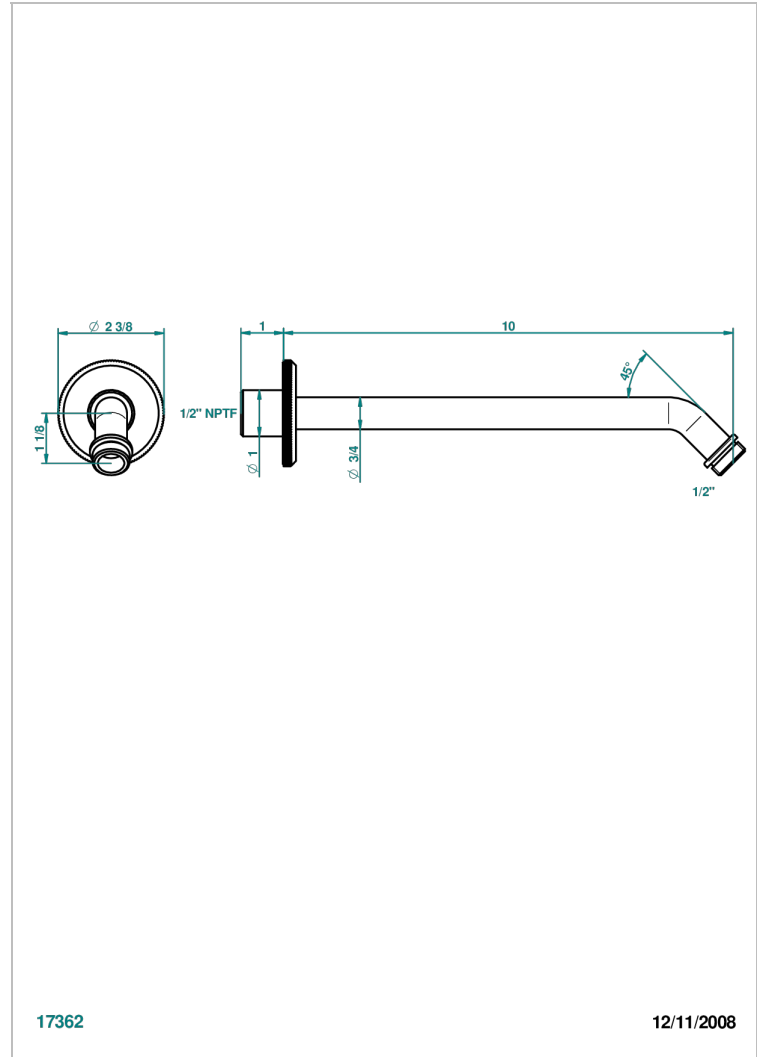

ART DECO CRYSTAL

A56-84/US

Horizontal shower arm, 45°, lg: 10"

THG[®]
PARIS

CHARACTERISTIC

- Art Déco Crystal
- Horizontal shower arm, 45°, lg: 10"

AVAILABLE FINITIONS

Black ceram - D30
Blush PVD - H62
Brass color PVD - H49
Brown bronze color PVD - F33
Chrome polished - A02
Chrome polished / gold polished - G02